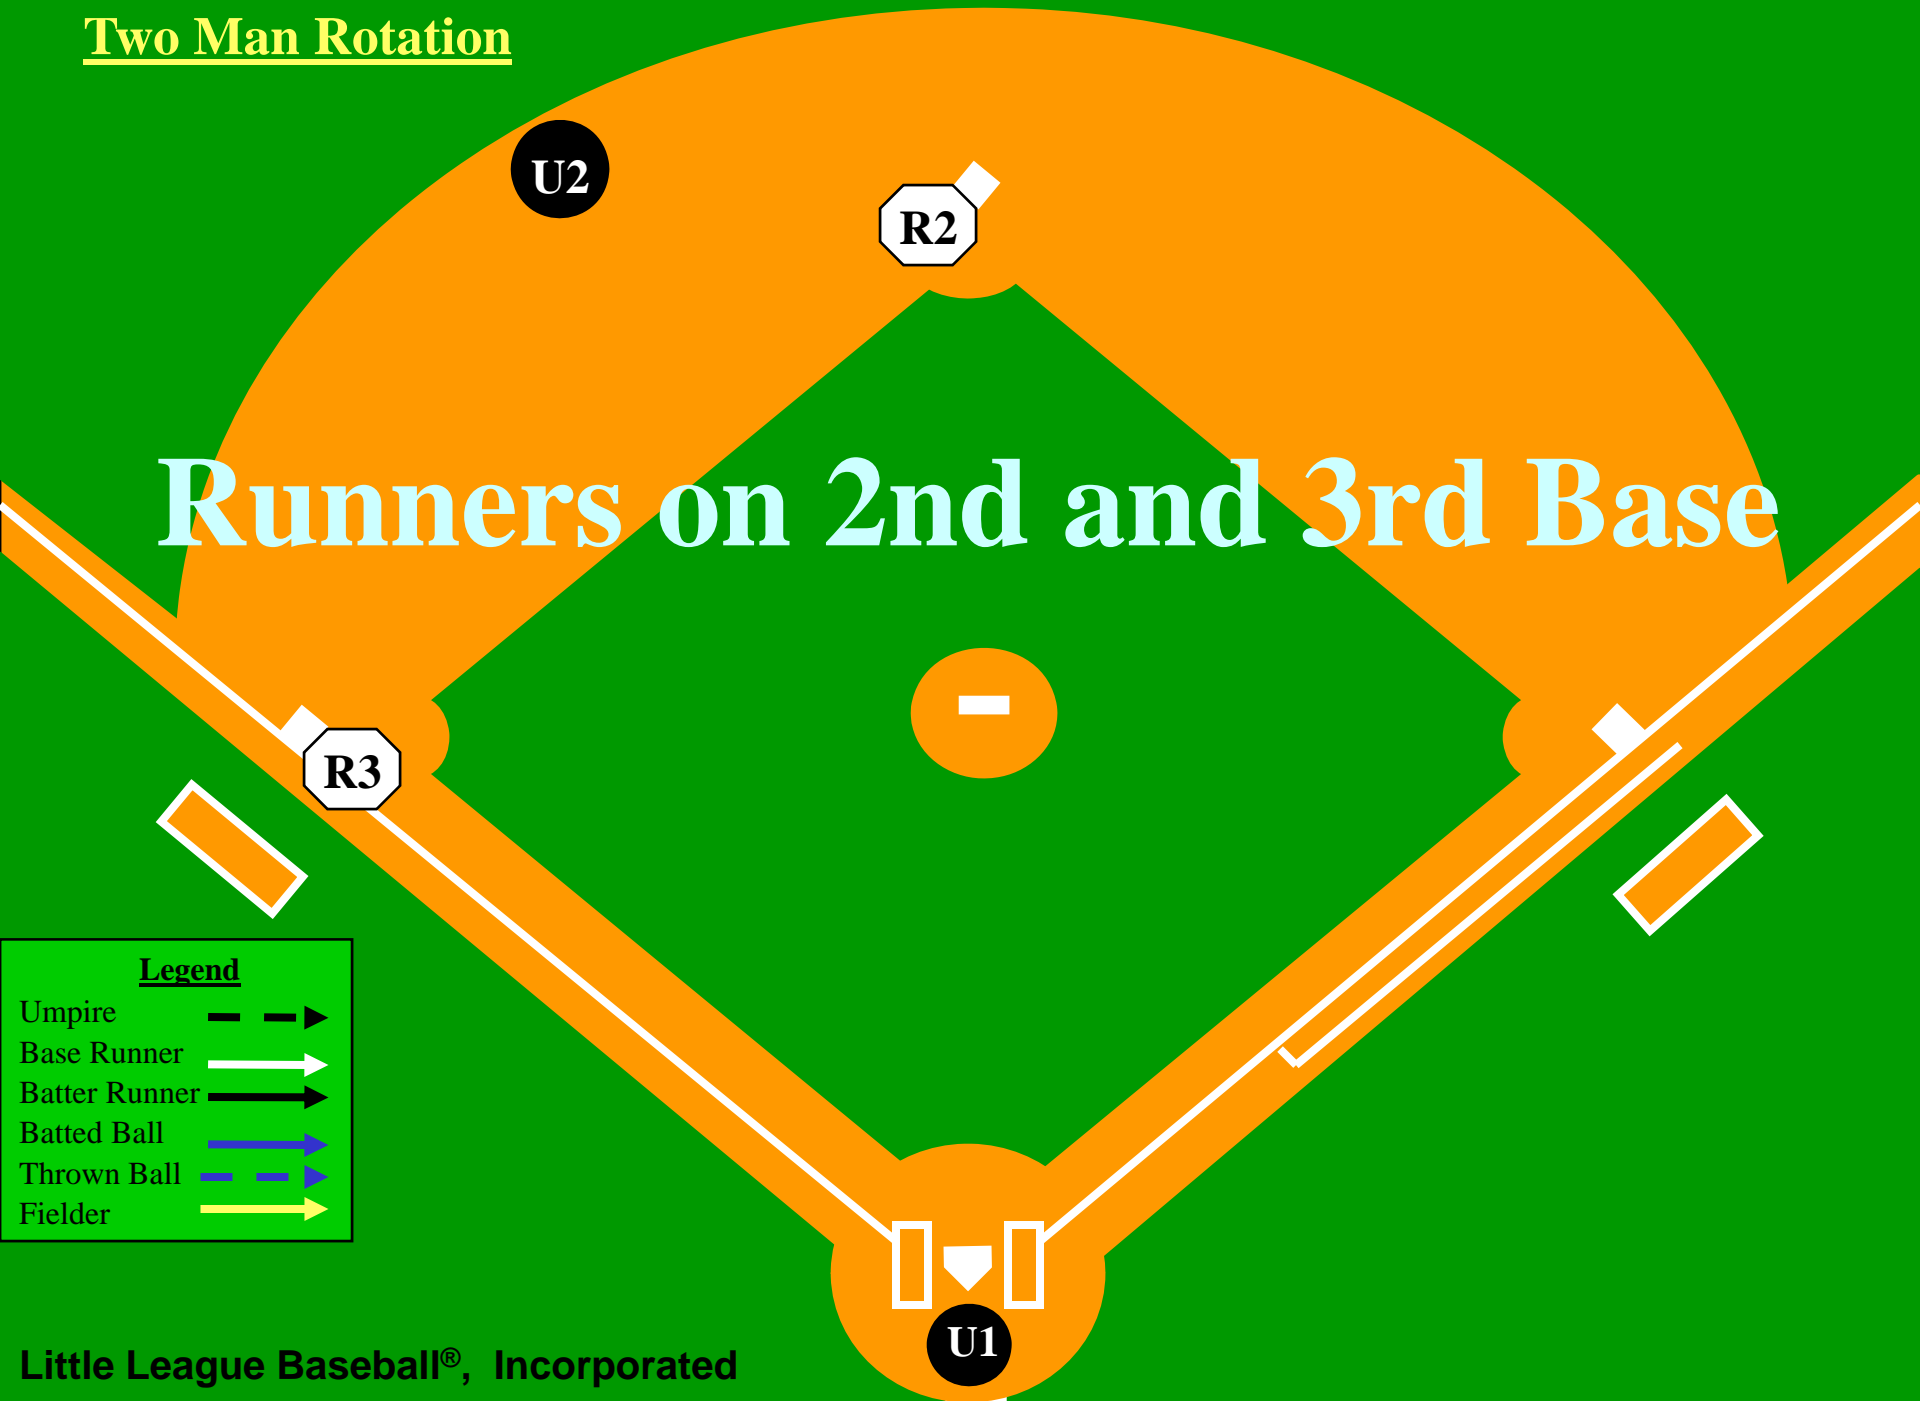

Two Man Rotation

Runners on 2nd and 3rd Base