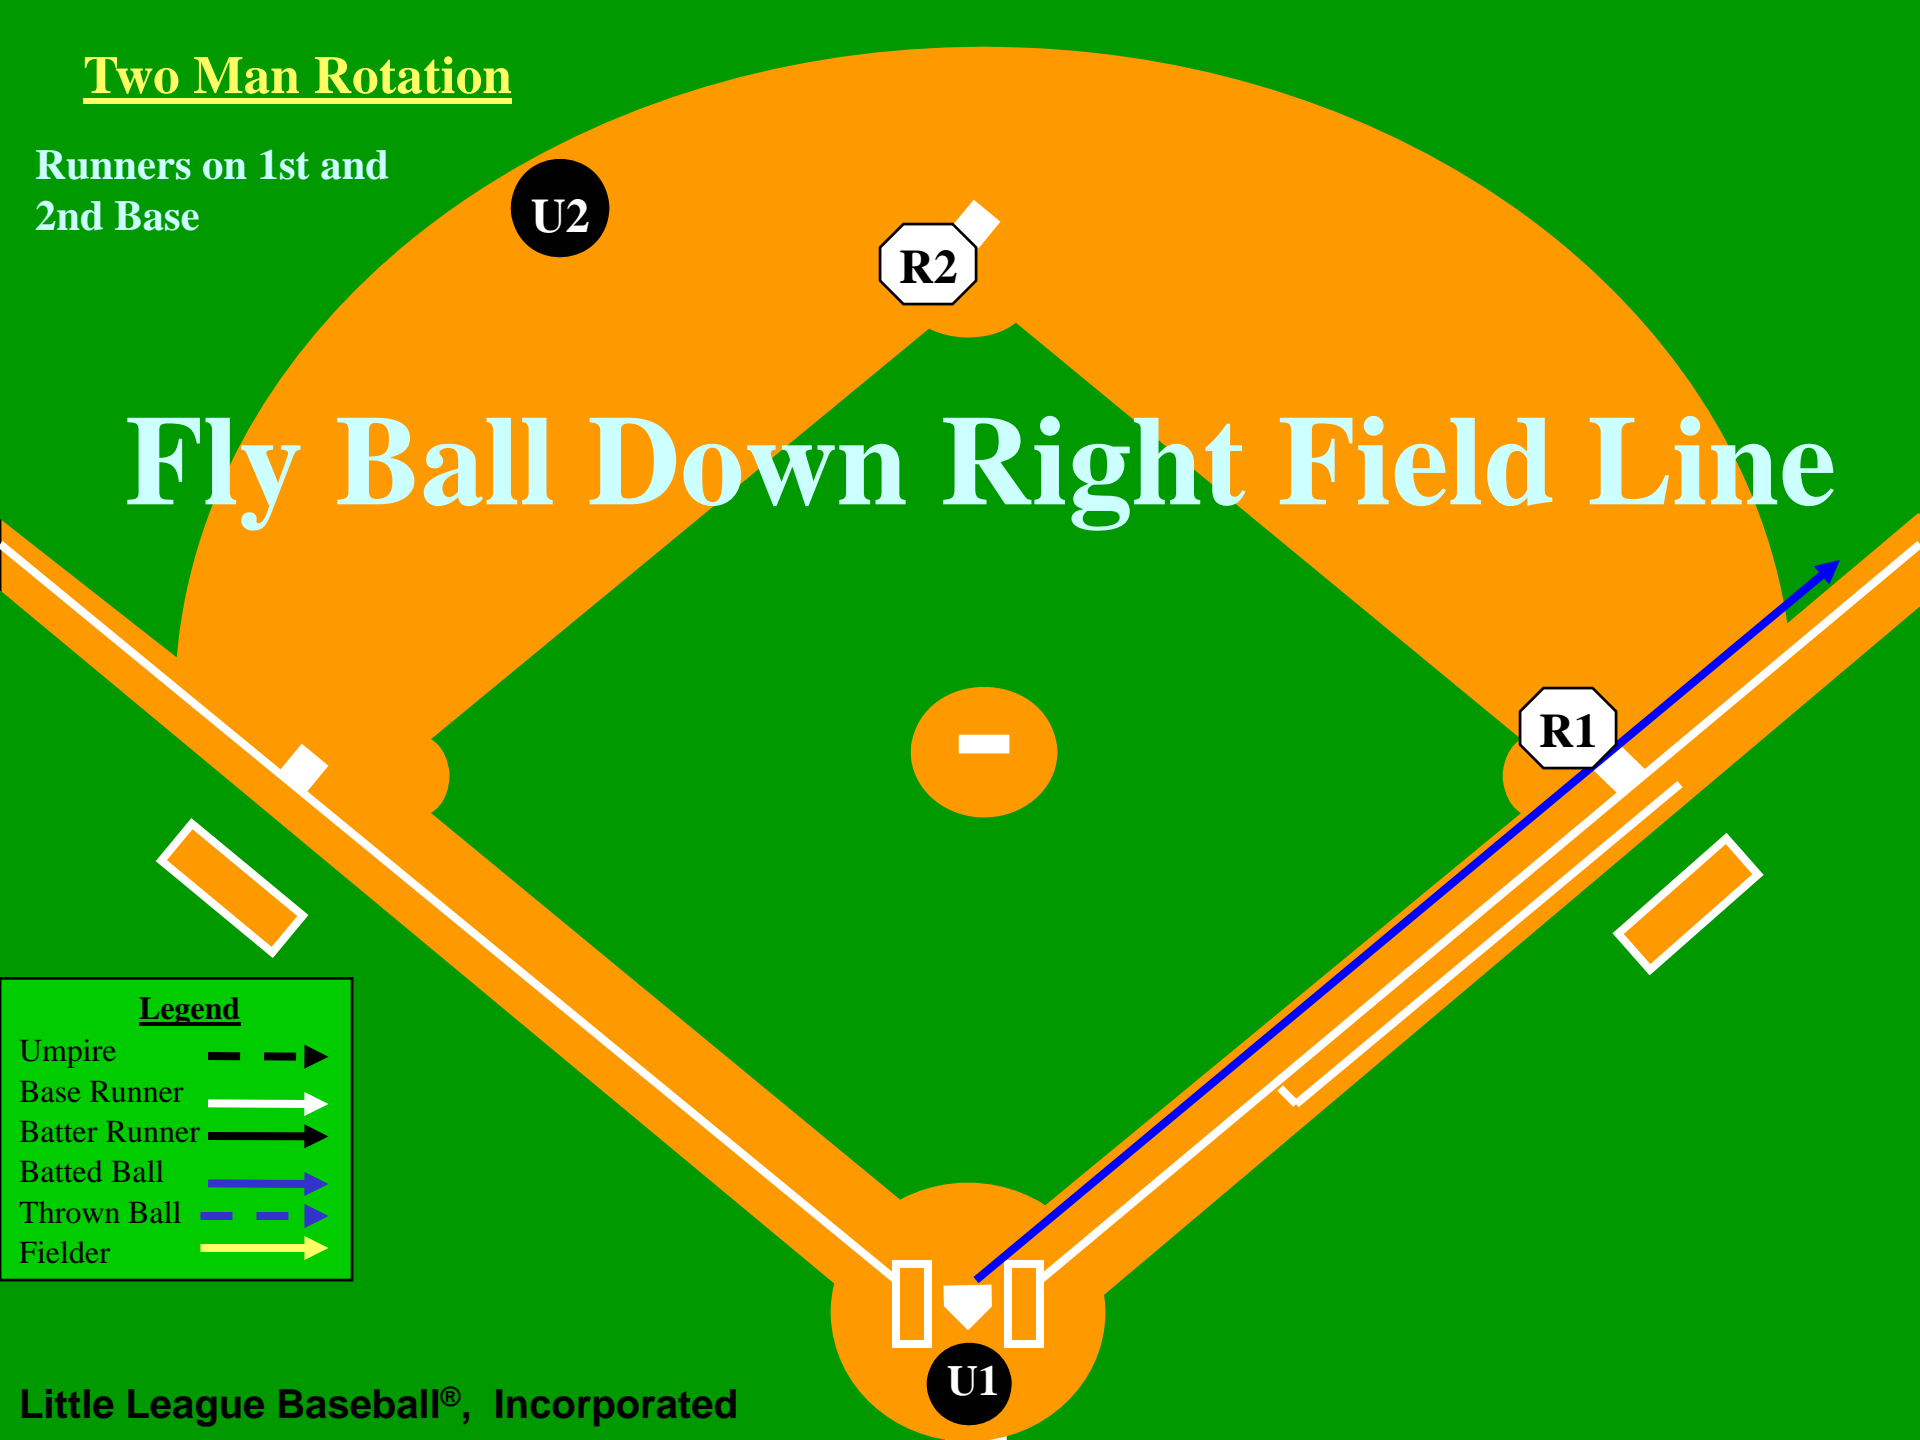

Two Man Rotation

Runners on 1st and 2nd Base

Fly Ball Down Right Field Line

Legend

- Umpire
- Base Runner
- Batter Runner
- Batted Ball
- Thrown Ball
- Fielder