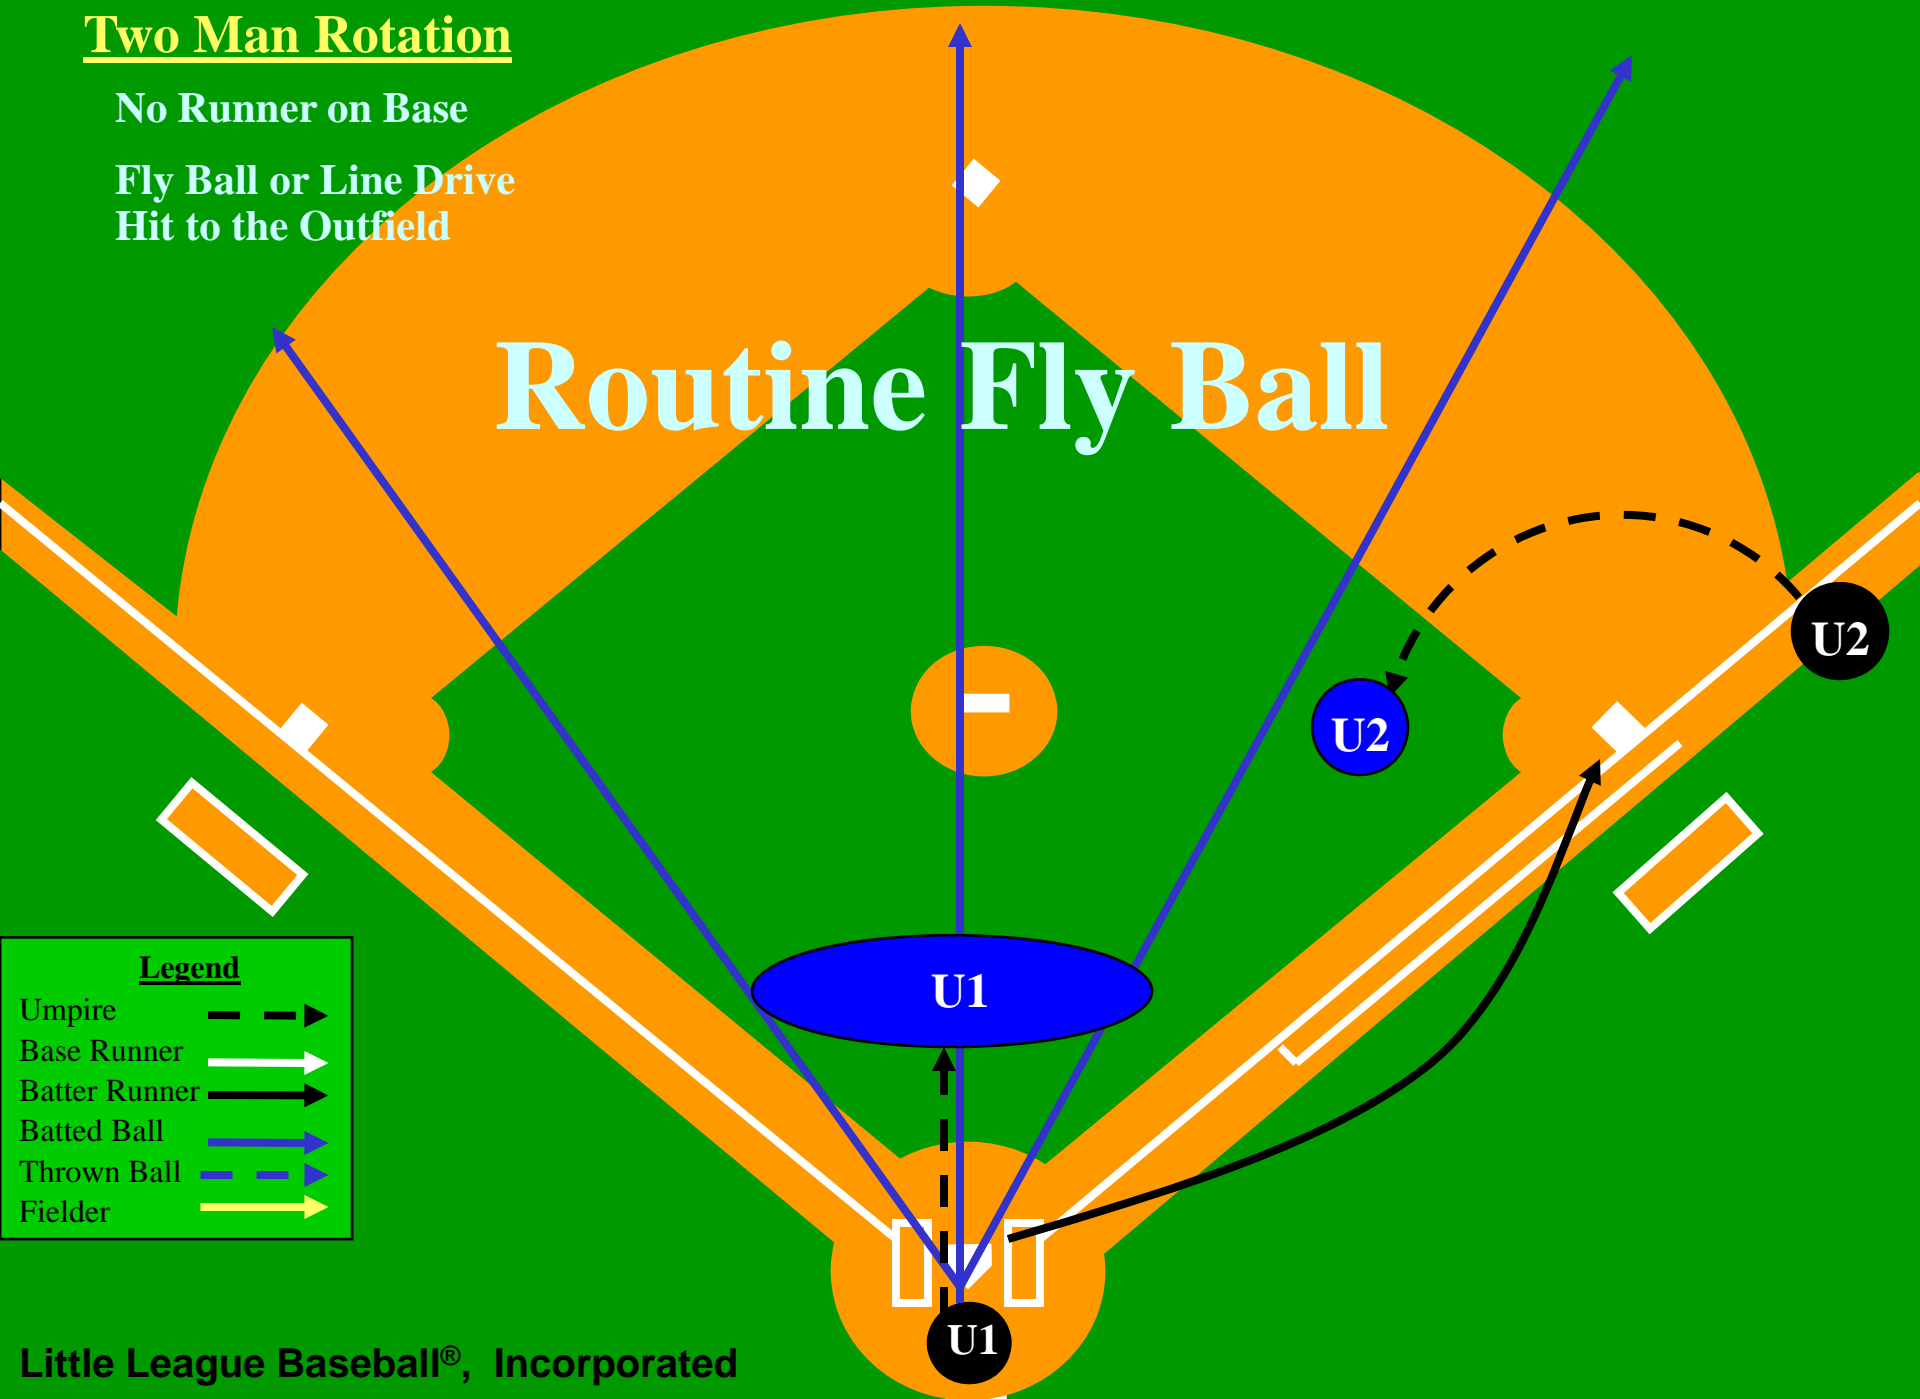

Fly Ball or Line Drive Hit to the Outfield

Legend

- Umpire
- Base Runner
- Batter Runner
- Batted Ball
- Thrown Ball
- Fielder

Two Man Rotation

No Runner on Base

Fly Ball Down Left Field Line

Legend

- Umpire
- Base Runner
- Batter Runner
- Batted Ball
- Thrown Ball
- Fielder

Two Man Rotation

No Runner on Base

Fly Ball Down Right Field Line

Two Man Rotation

No Runner on Base

Fly Ball or Line Drive
Hit to the Outfield

Routine Fly Ball

Legend