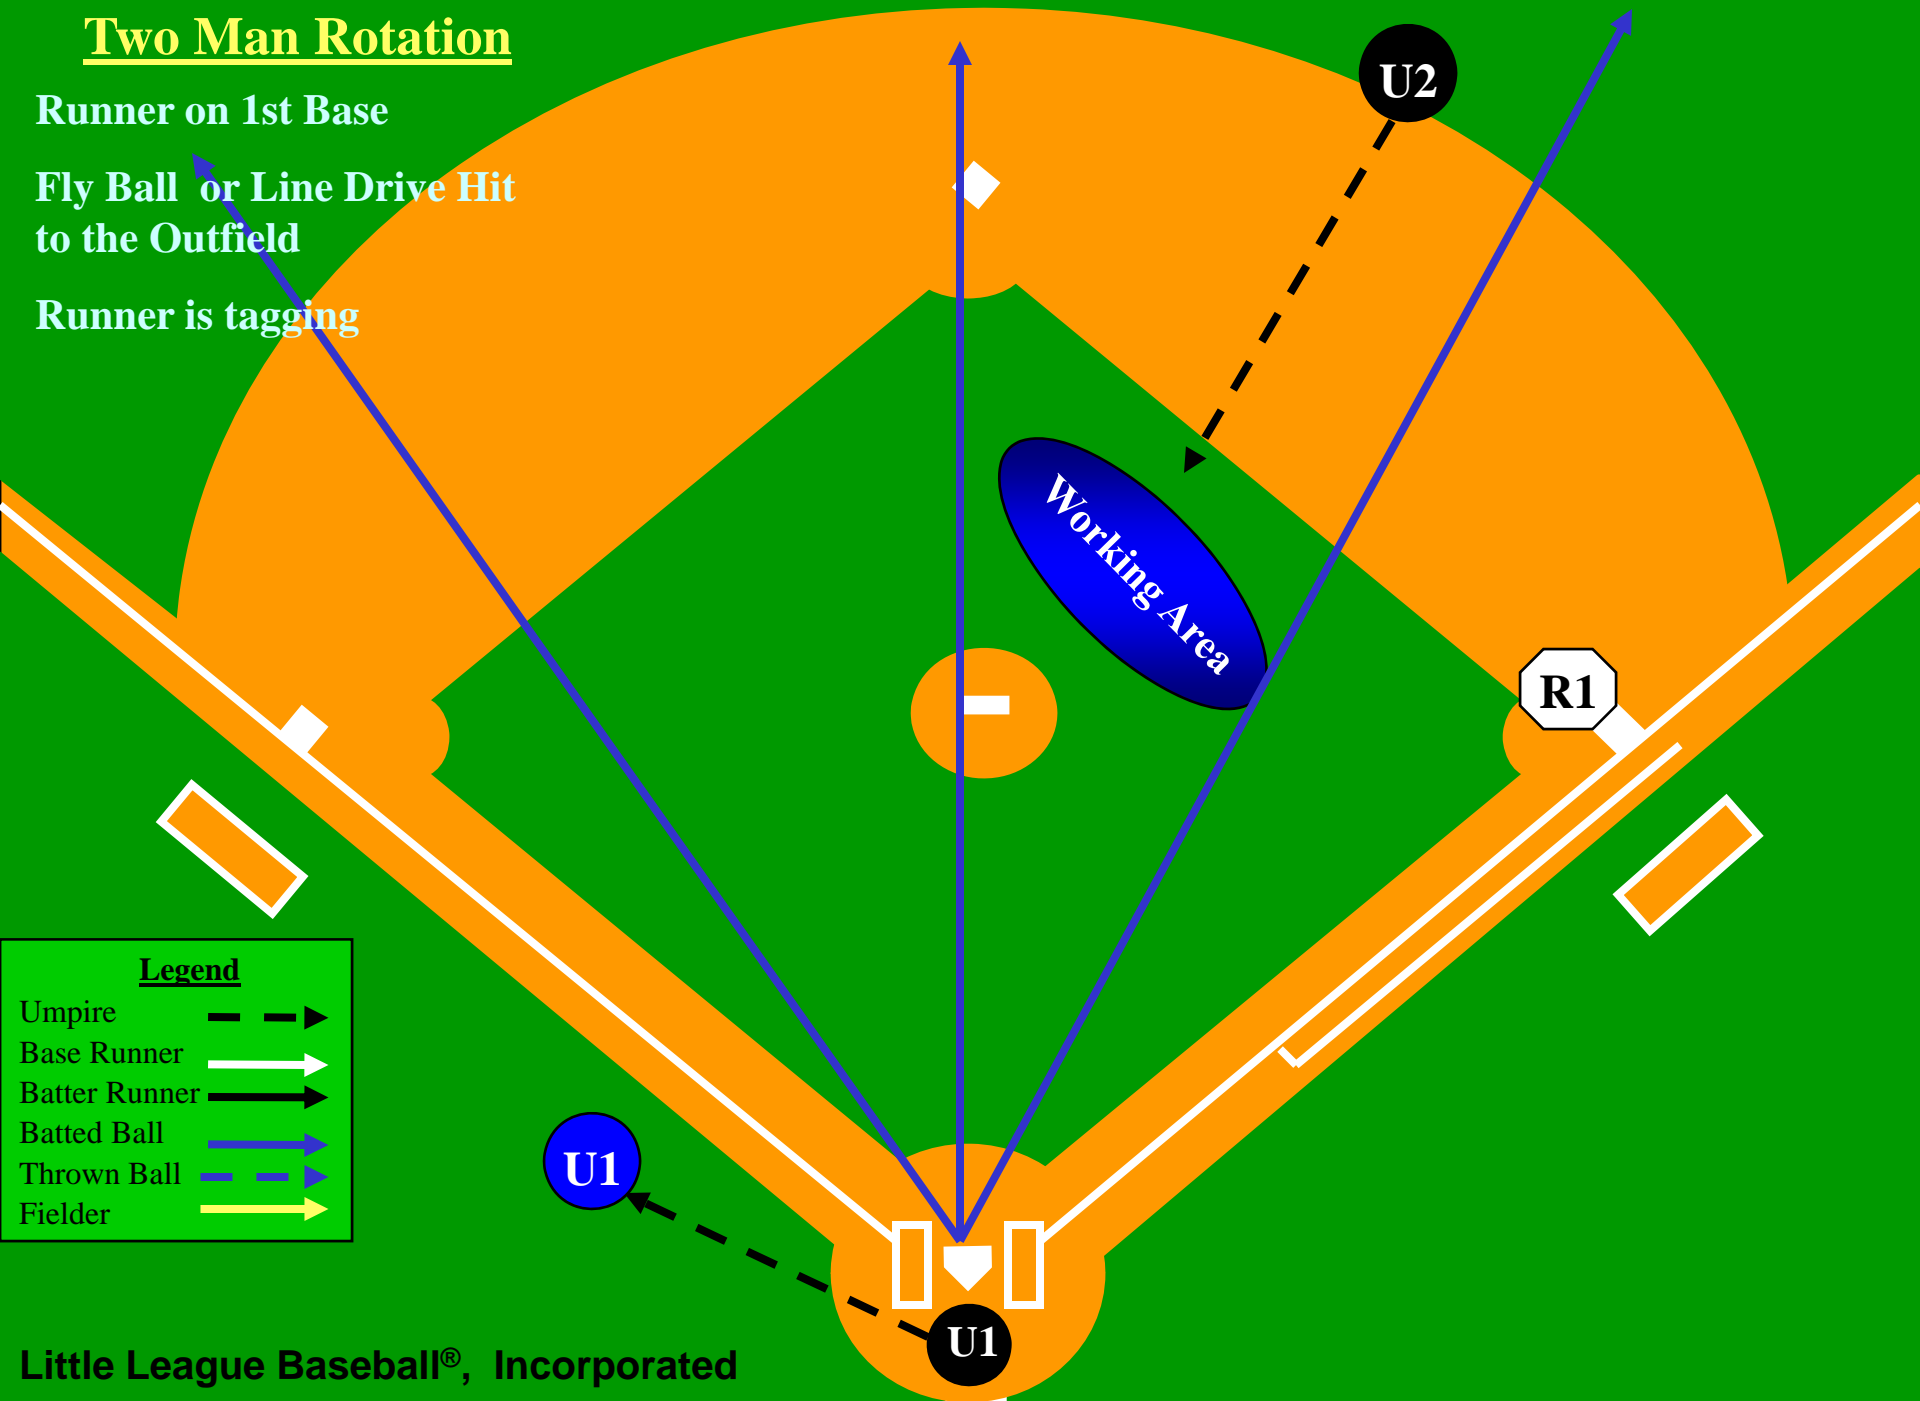

Fly Ball or Line Drive Hit to the Outfield

Runner is tagging

Legend

- Umpire
- Base Runner
- Batter Runner
- Batted Ball
- Thrown Ball
- Fielder

Two Man Rotation

Runner on 1st Base

Fly Ball or Line Drive
Hit to the Outfield