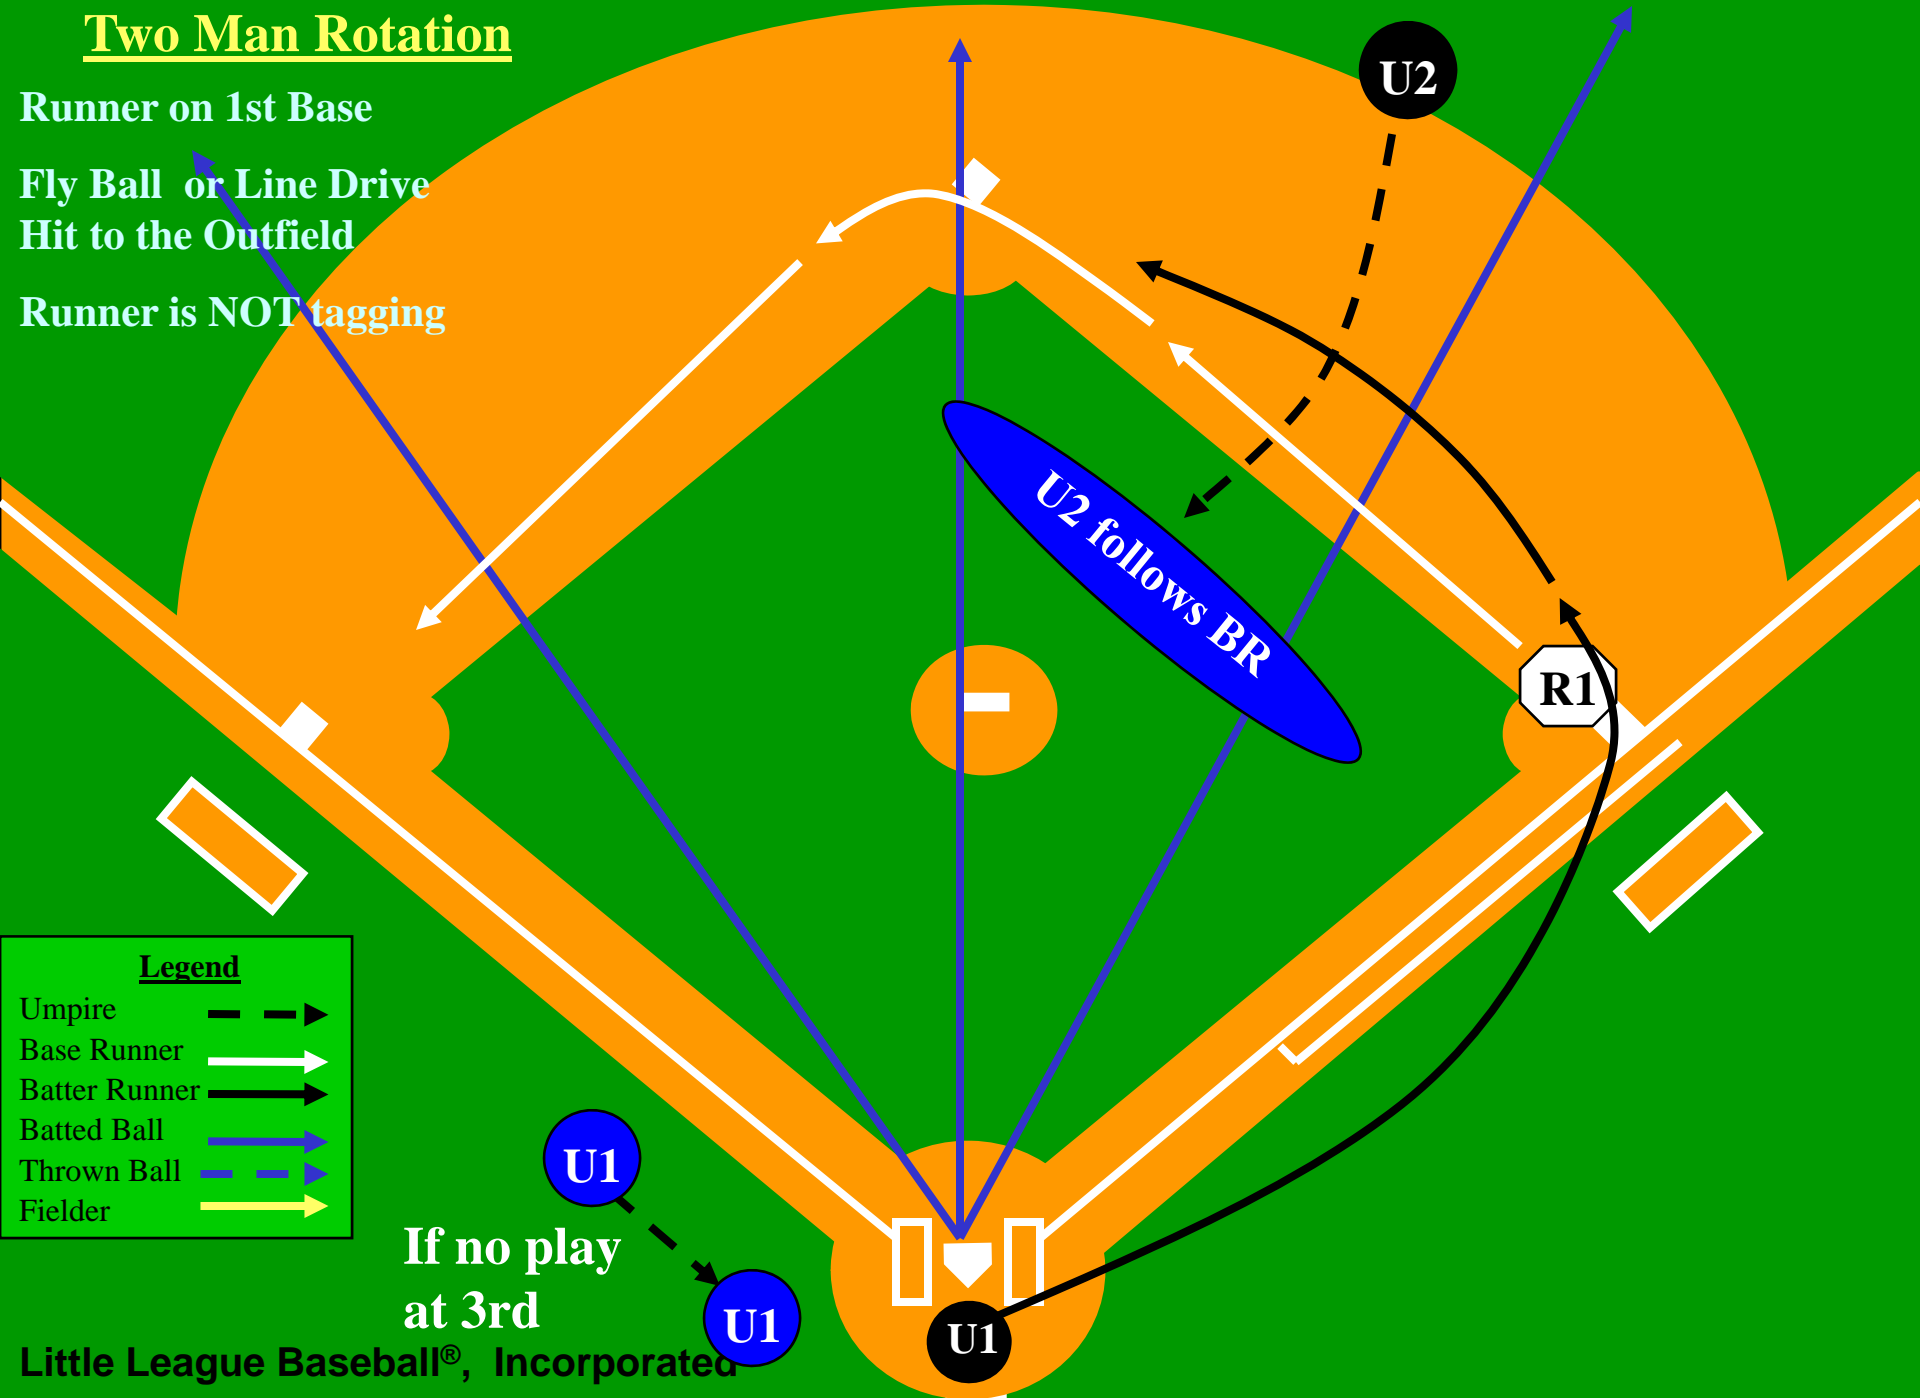

U1

U1

R1

Legend

- Umpire
- Base Runner
- Batter Runner
- Batted Ball
- Thrown Ball
- Fielder

Two Man Rotation

Runner on 1st Base
 Fly Ball or Line Drive
 Hit to the Outfield
 Runner is NOT tagging

U2