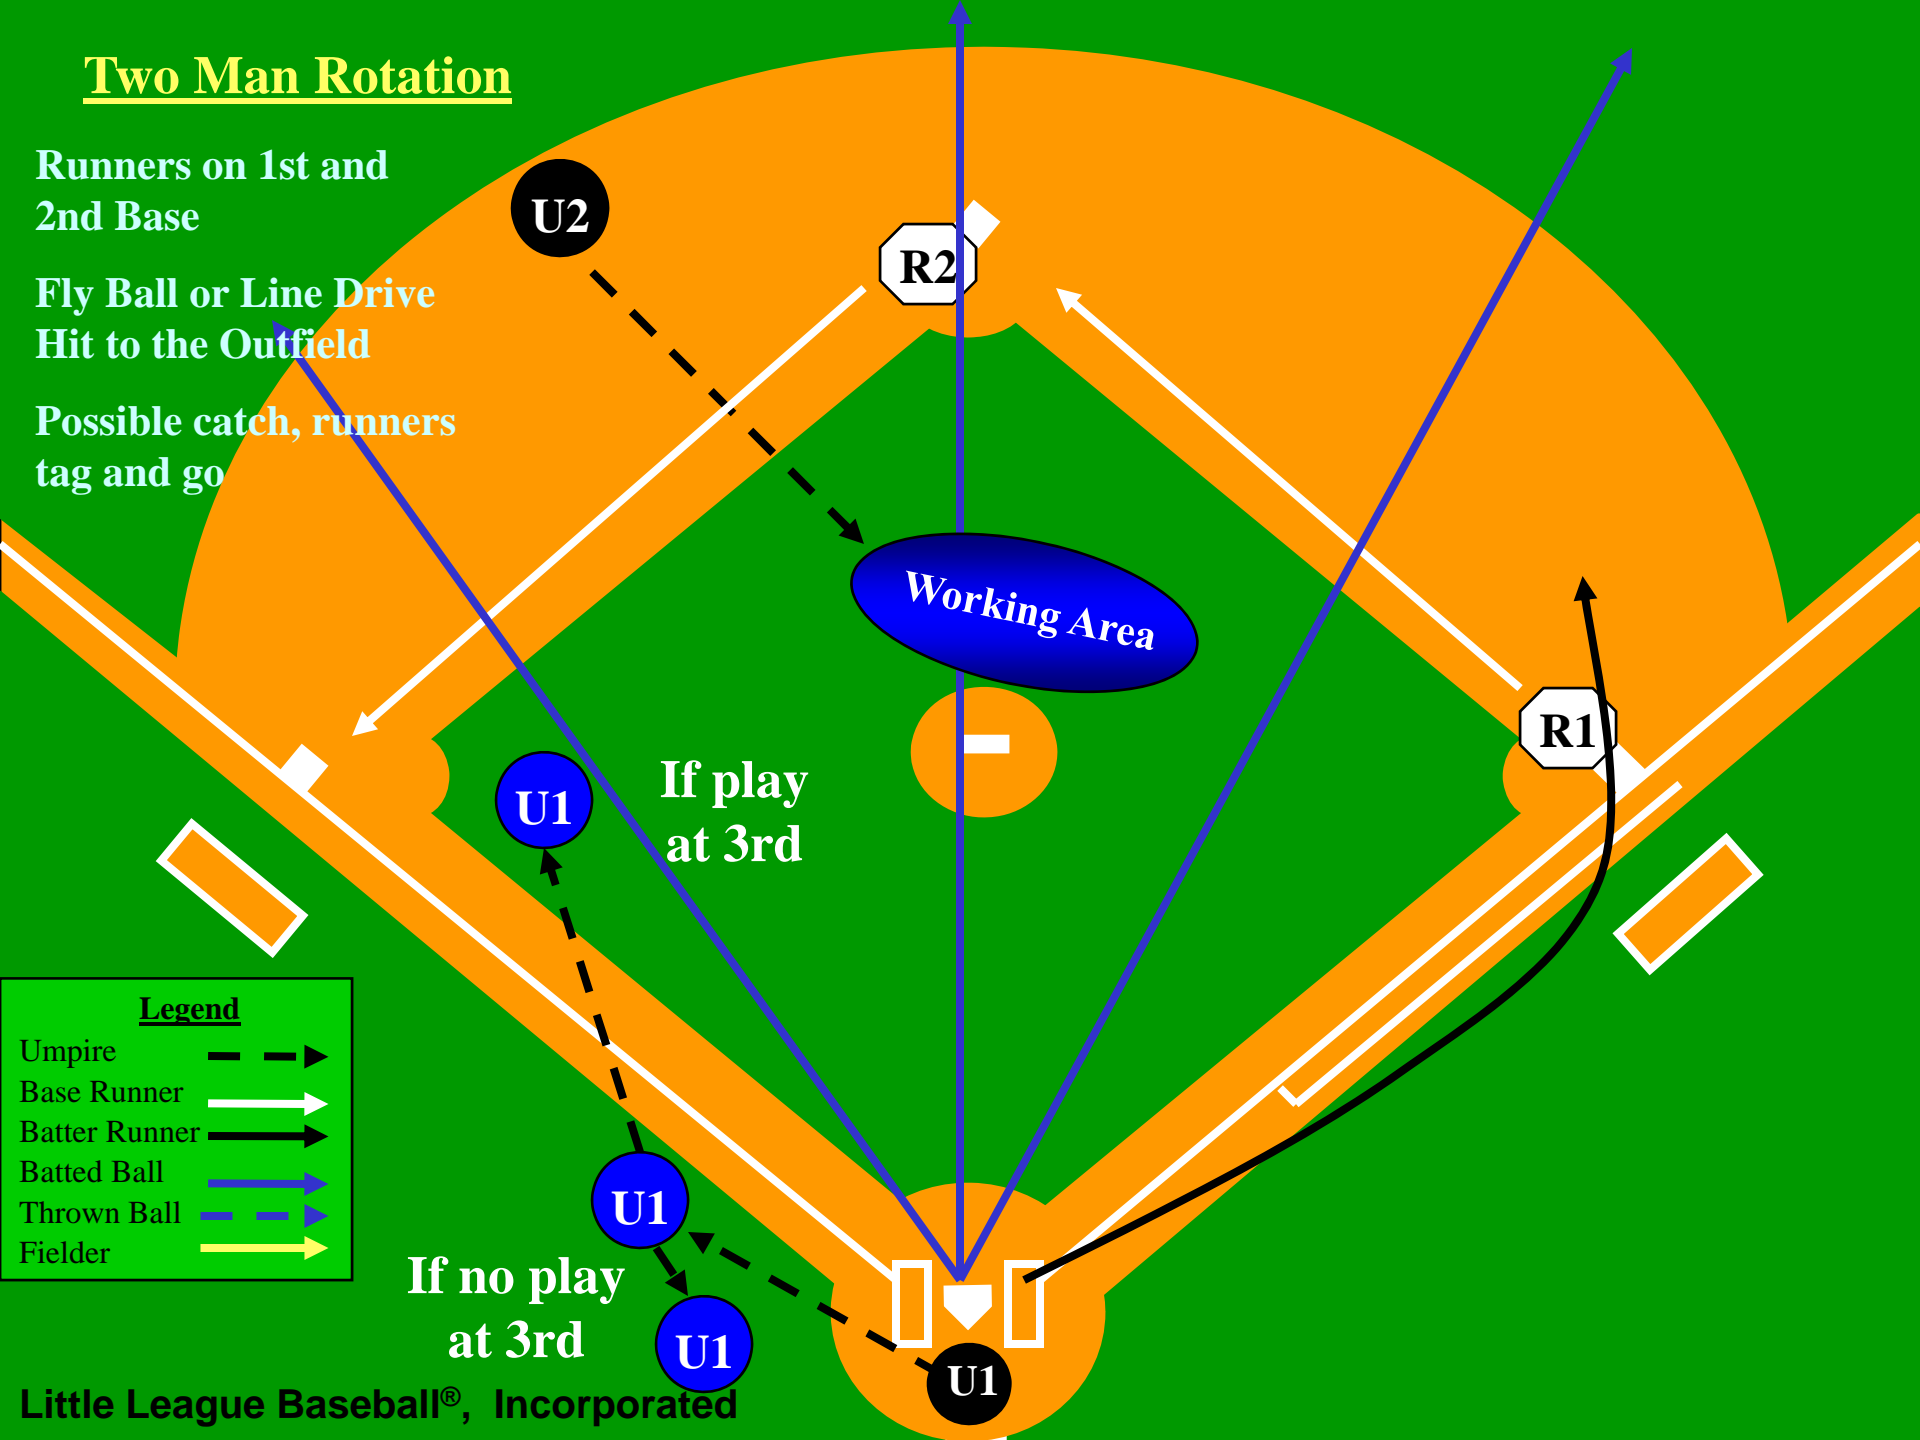

Two Man Rotation

Runners on 1st and 2nd Base

Fly Ball or Line Drive Hit to the Outfield

Possible catch, runners tag and go

If play at 3rd

If no play at 3rd

Working Area

Legend

- Umpire
- Base Runner
- Batter Runner
- Batted Ball
- Thrown Ball
- Fielder