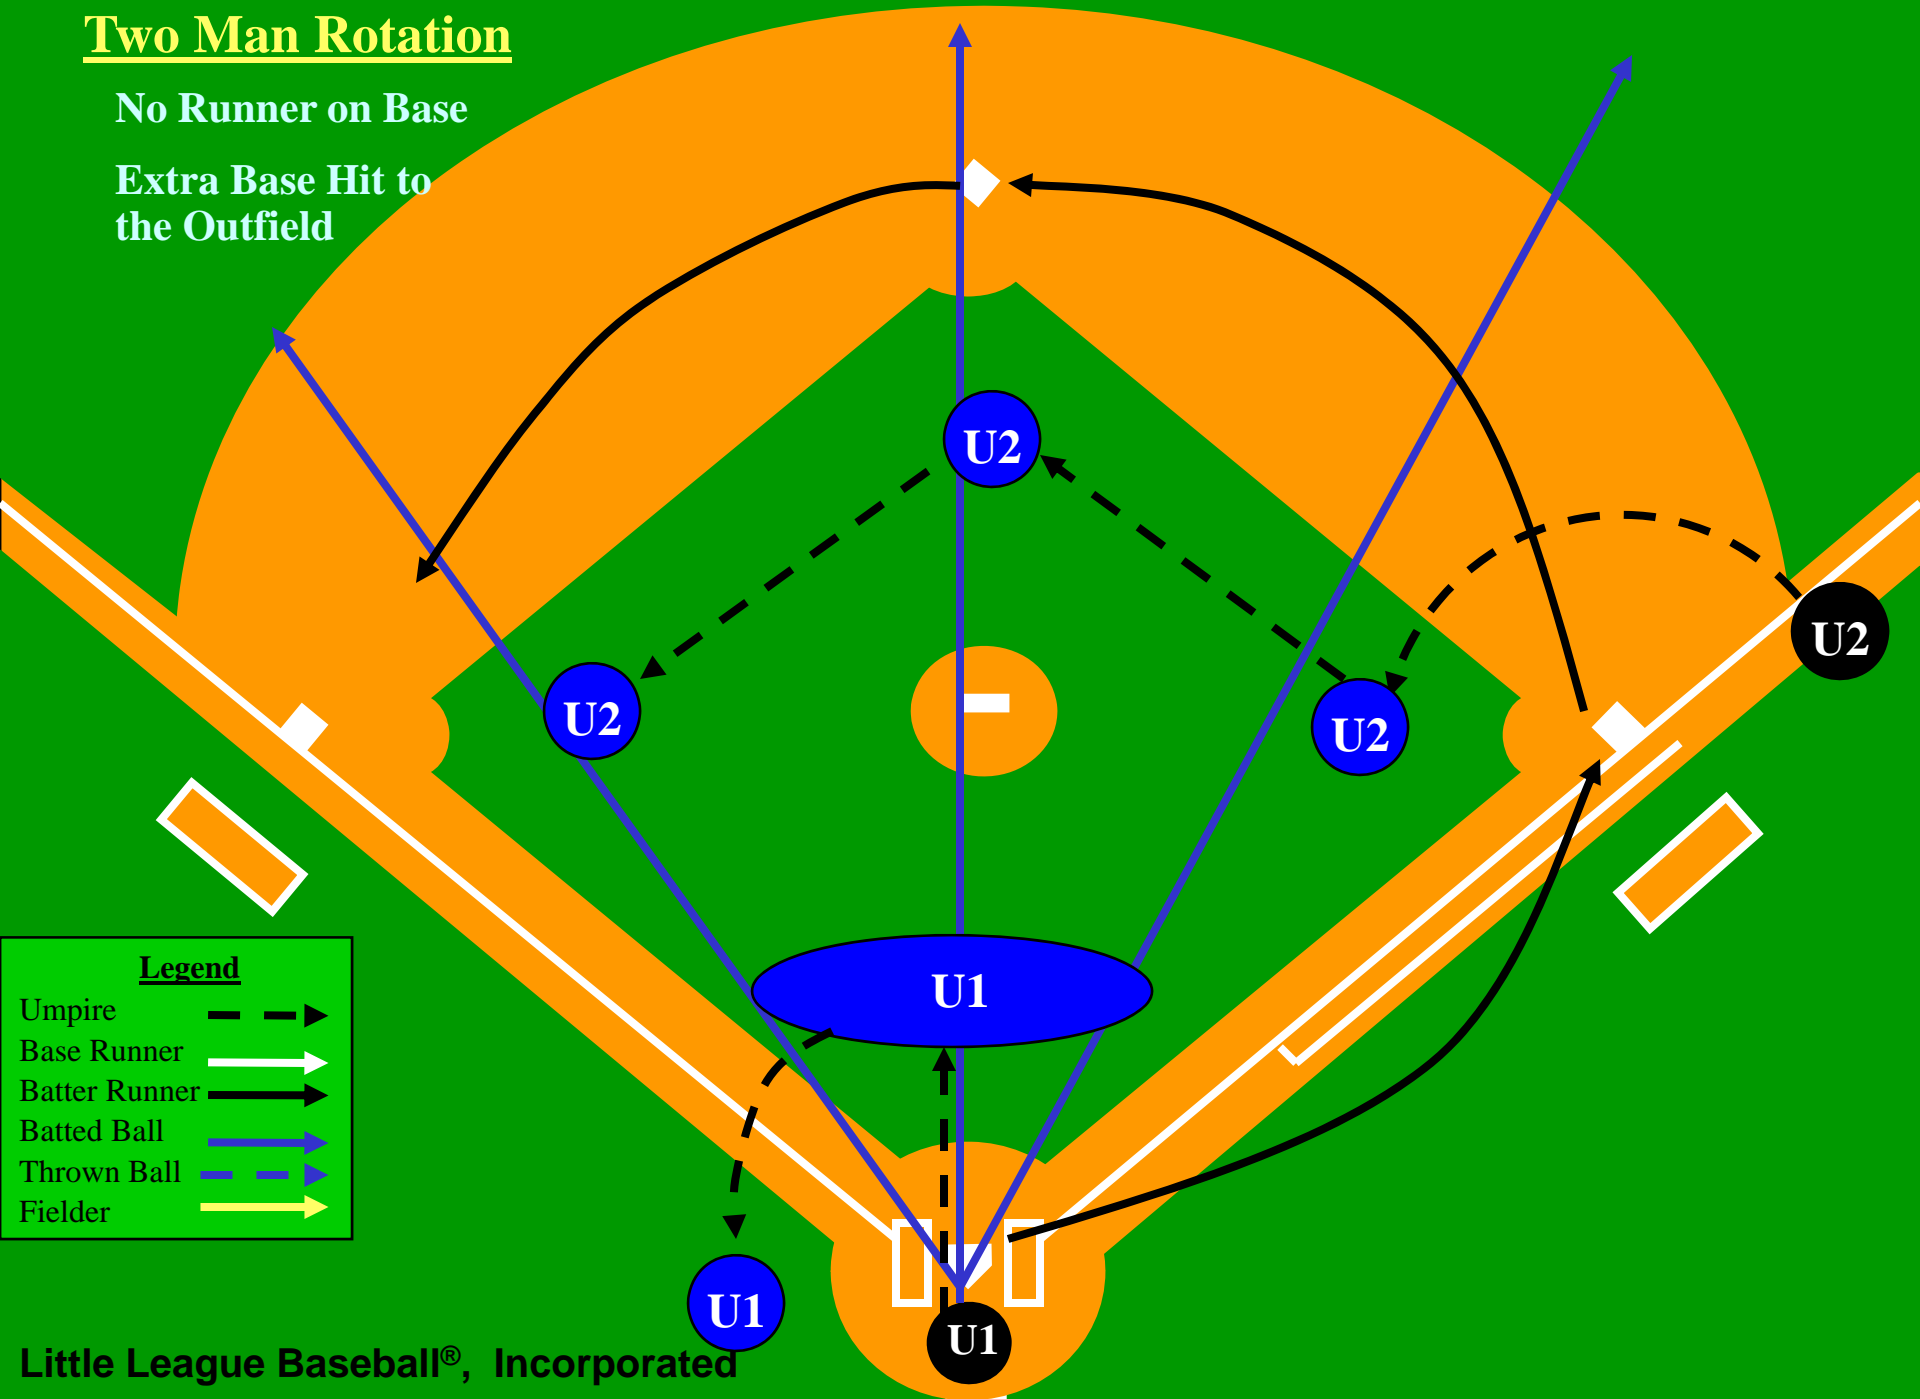

Two Man Rotation

No Runner on Base

Extra Base Hit to
the Outfield