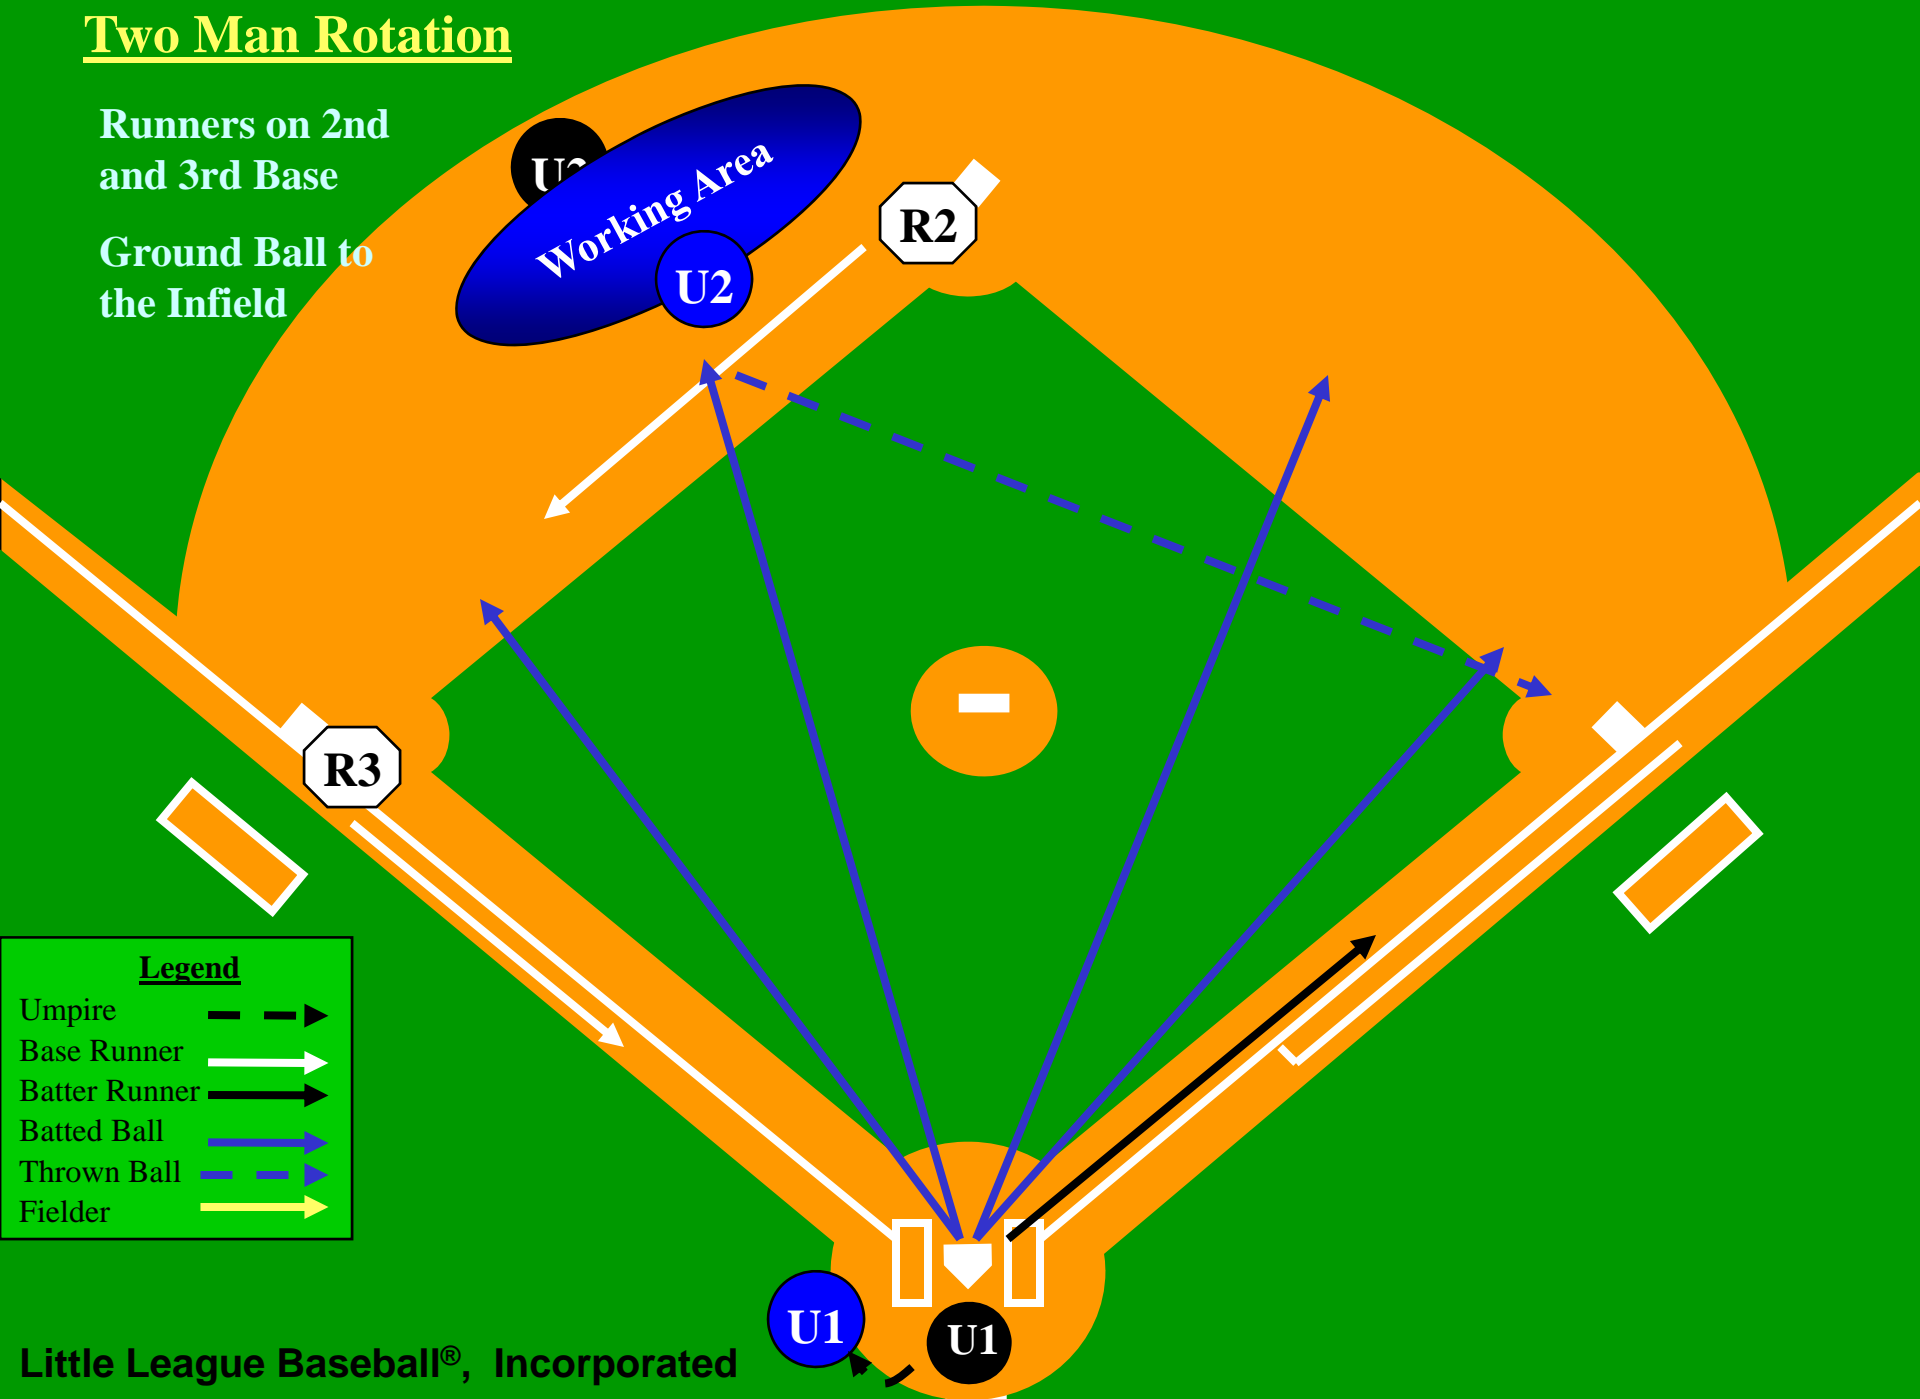

Two Man Rotation

Runners on 2nd
and 3rd Base

Ground Ball to
the Infield

Legend

Umpire	--->
Base Runner	—>
Batter Runner	—>
Batted Ball	—>
Thrown Ball	—>
Fielder	—>