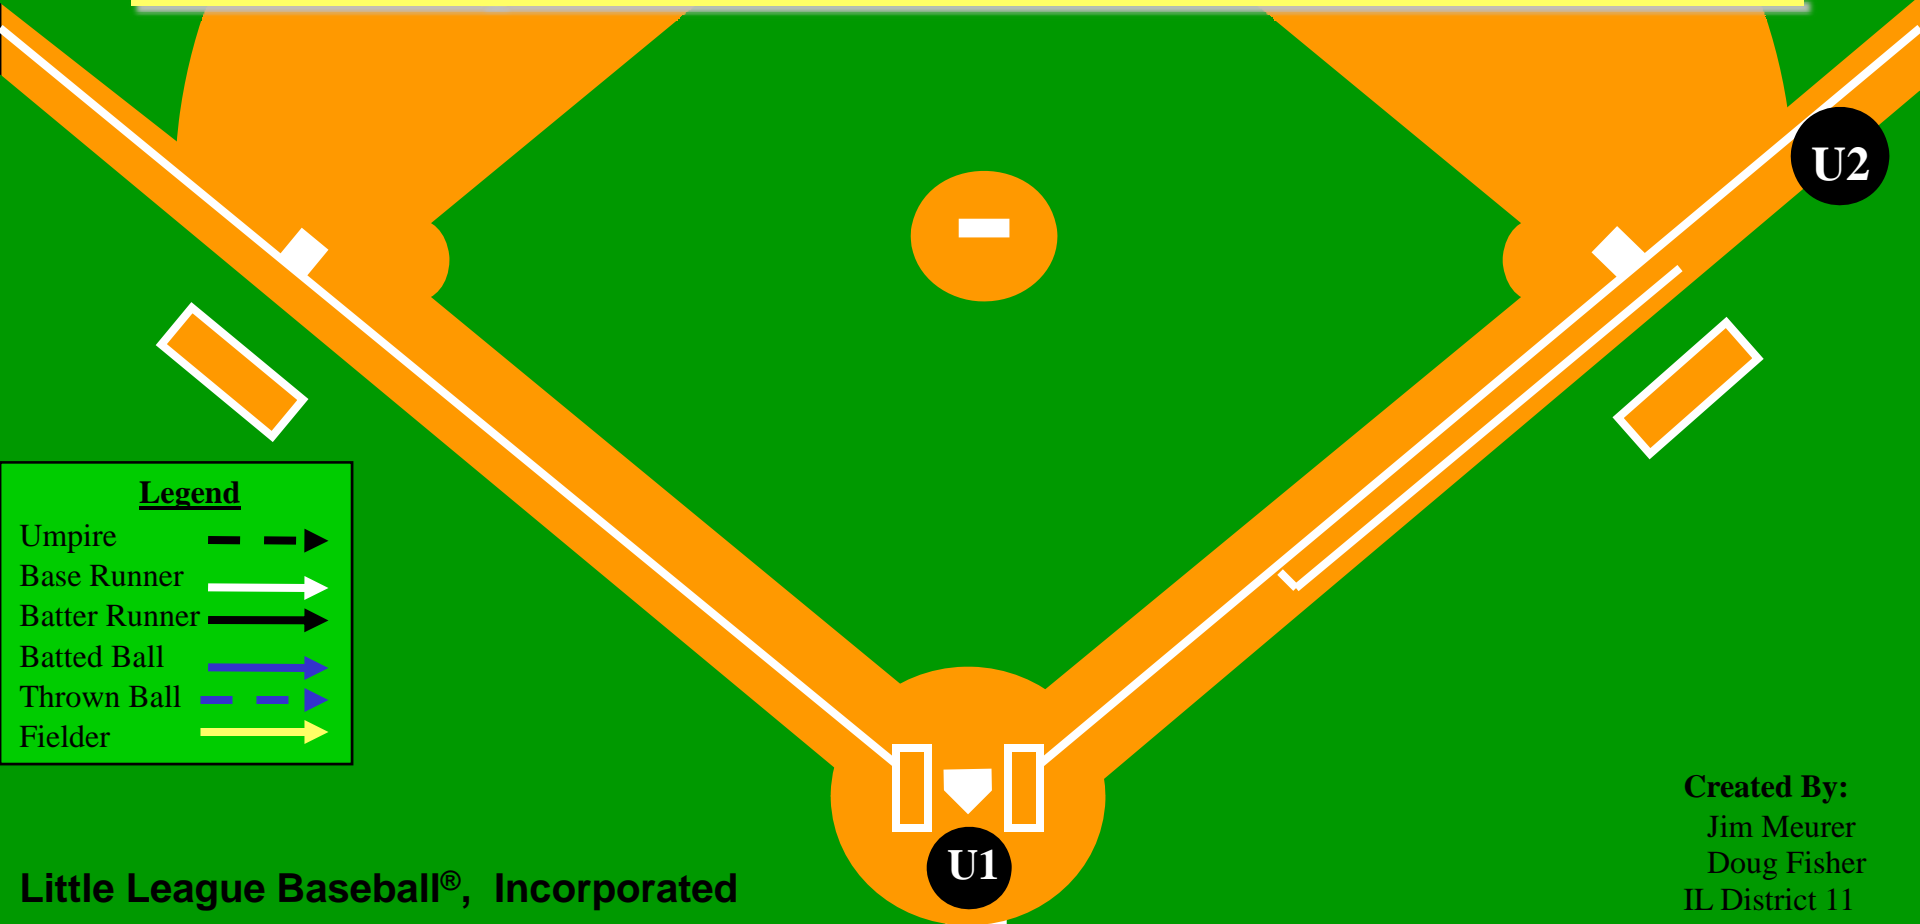

Little League®

Baseball and Softball

Two Umpire Crew Mechanics - 60' Bases

Legend

- Umpire
- Base Runner
- Batter Runner
- Batted Ball
- Thrown Ball
- Fielder

Created By:
Jim Meurer
Doug Fisher
IL District 11