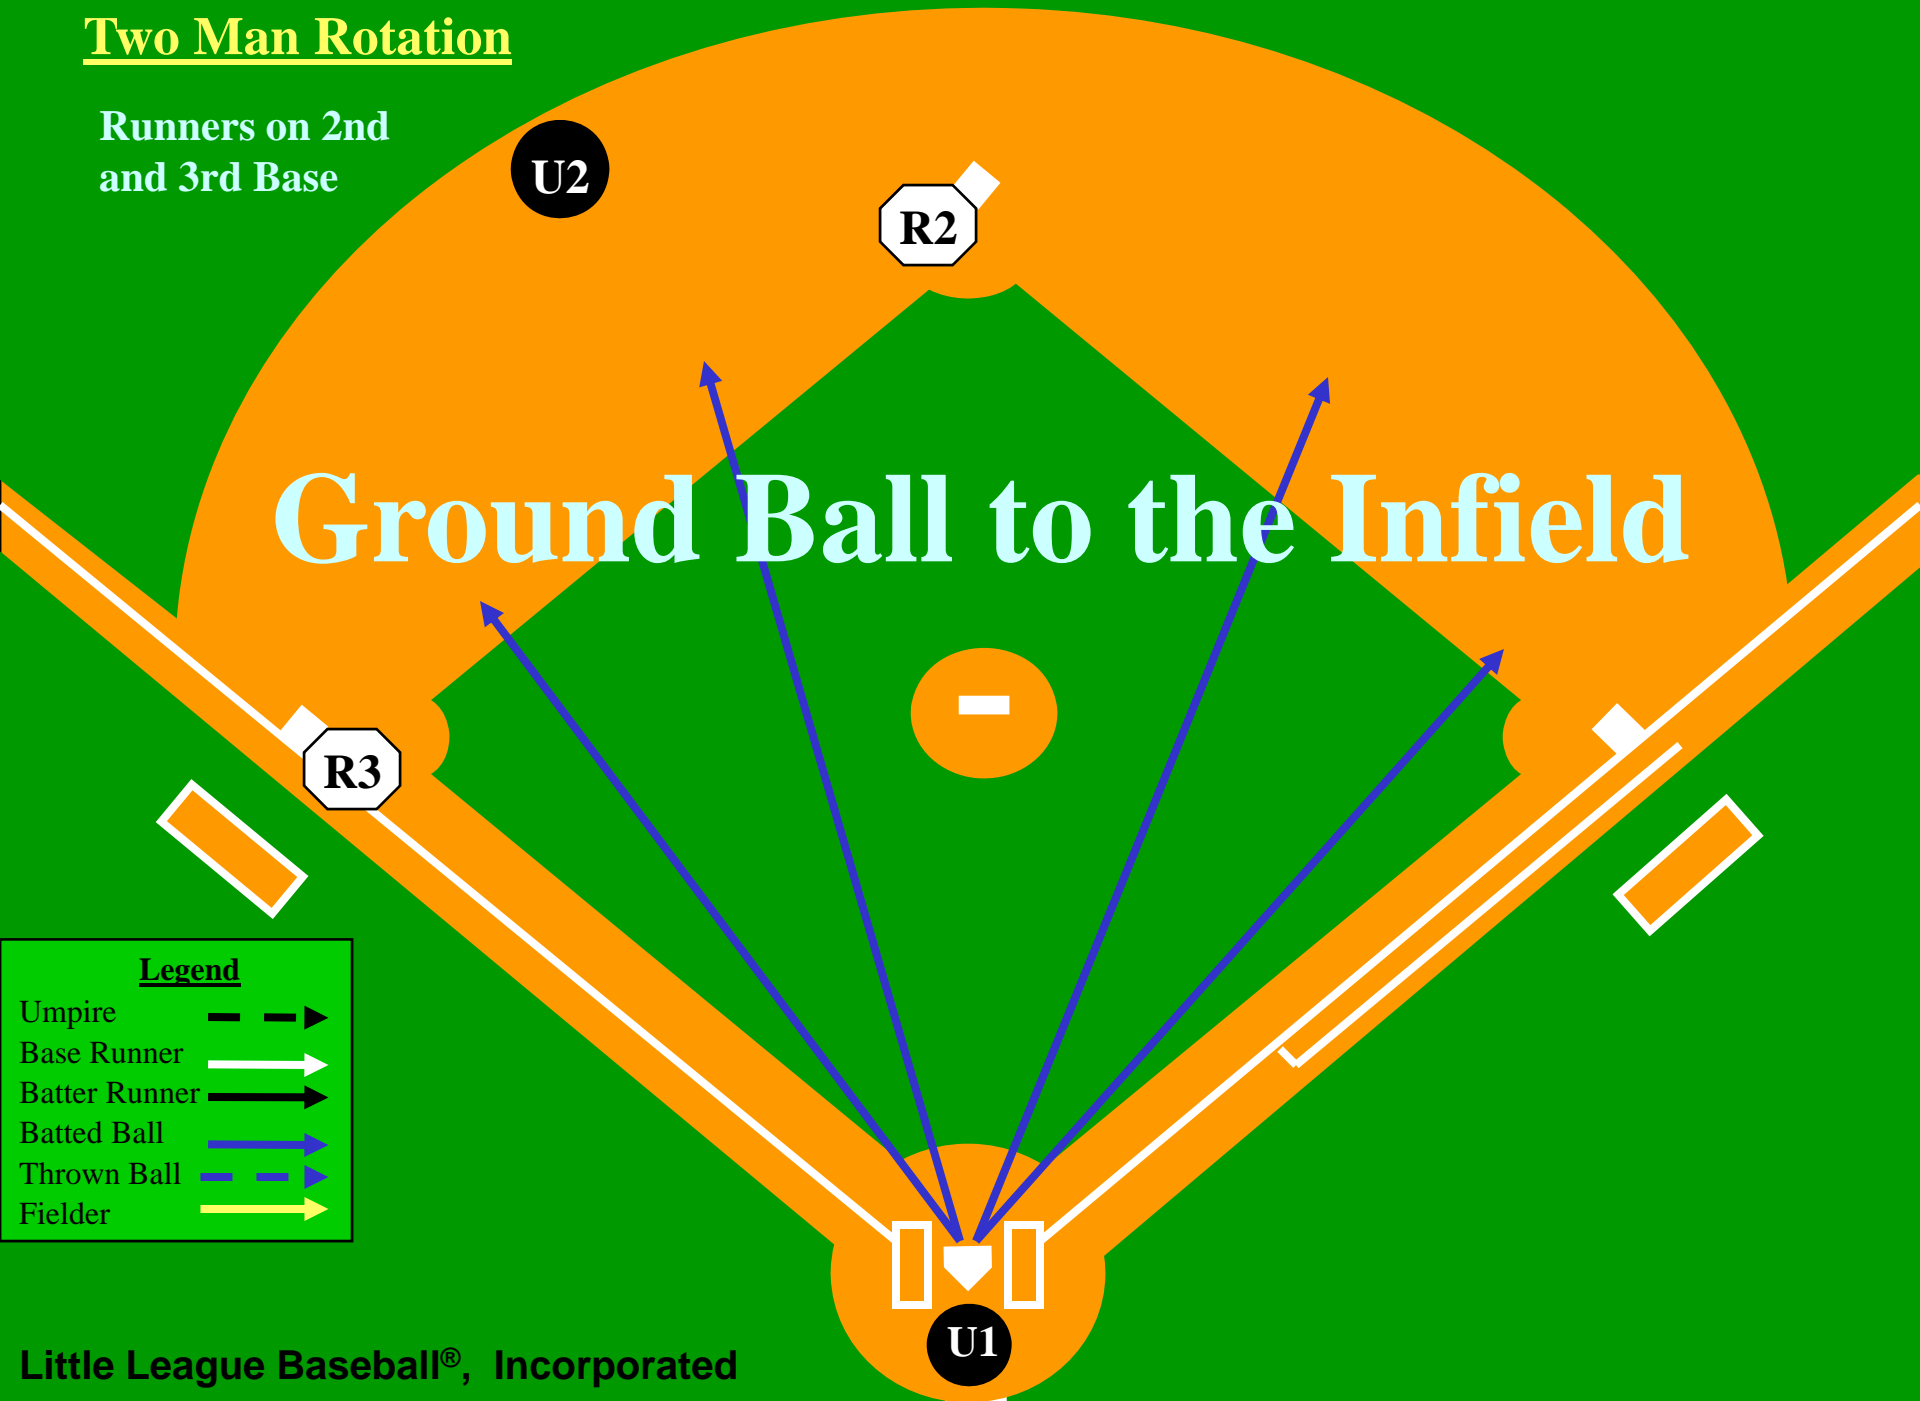

U1

Legend

- Umpire 
- Base Runner 
- Batter Runner 
- Batted Ball 
- Thrown Ball 
- Fielder 

Two Man Rotation

Runners on 2nd
and 3rd Base

Ground Ball to the Infield

Legend

- Umpire 
- Base Runner 
- Batter Runner 
- Batted Ball 
- Thrown Ball 
- Fielder 