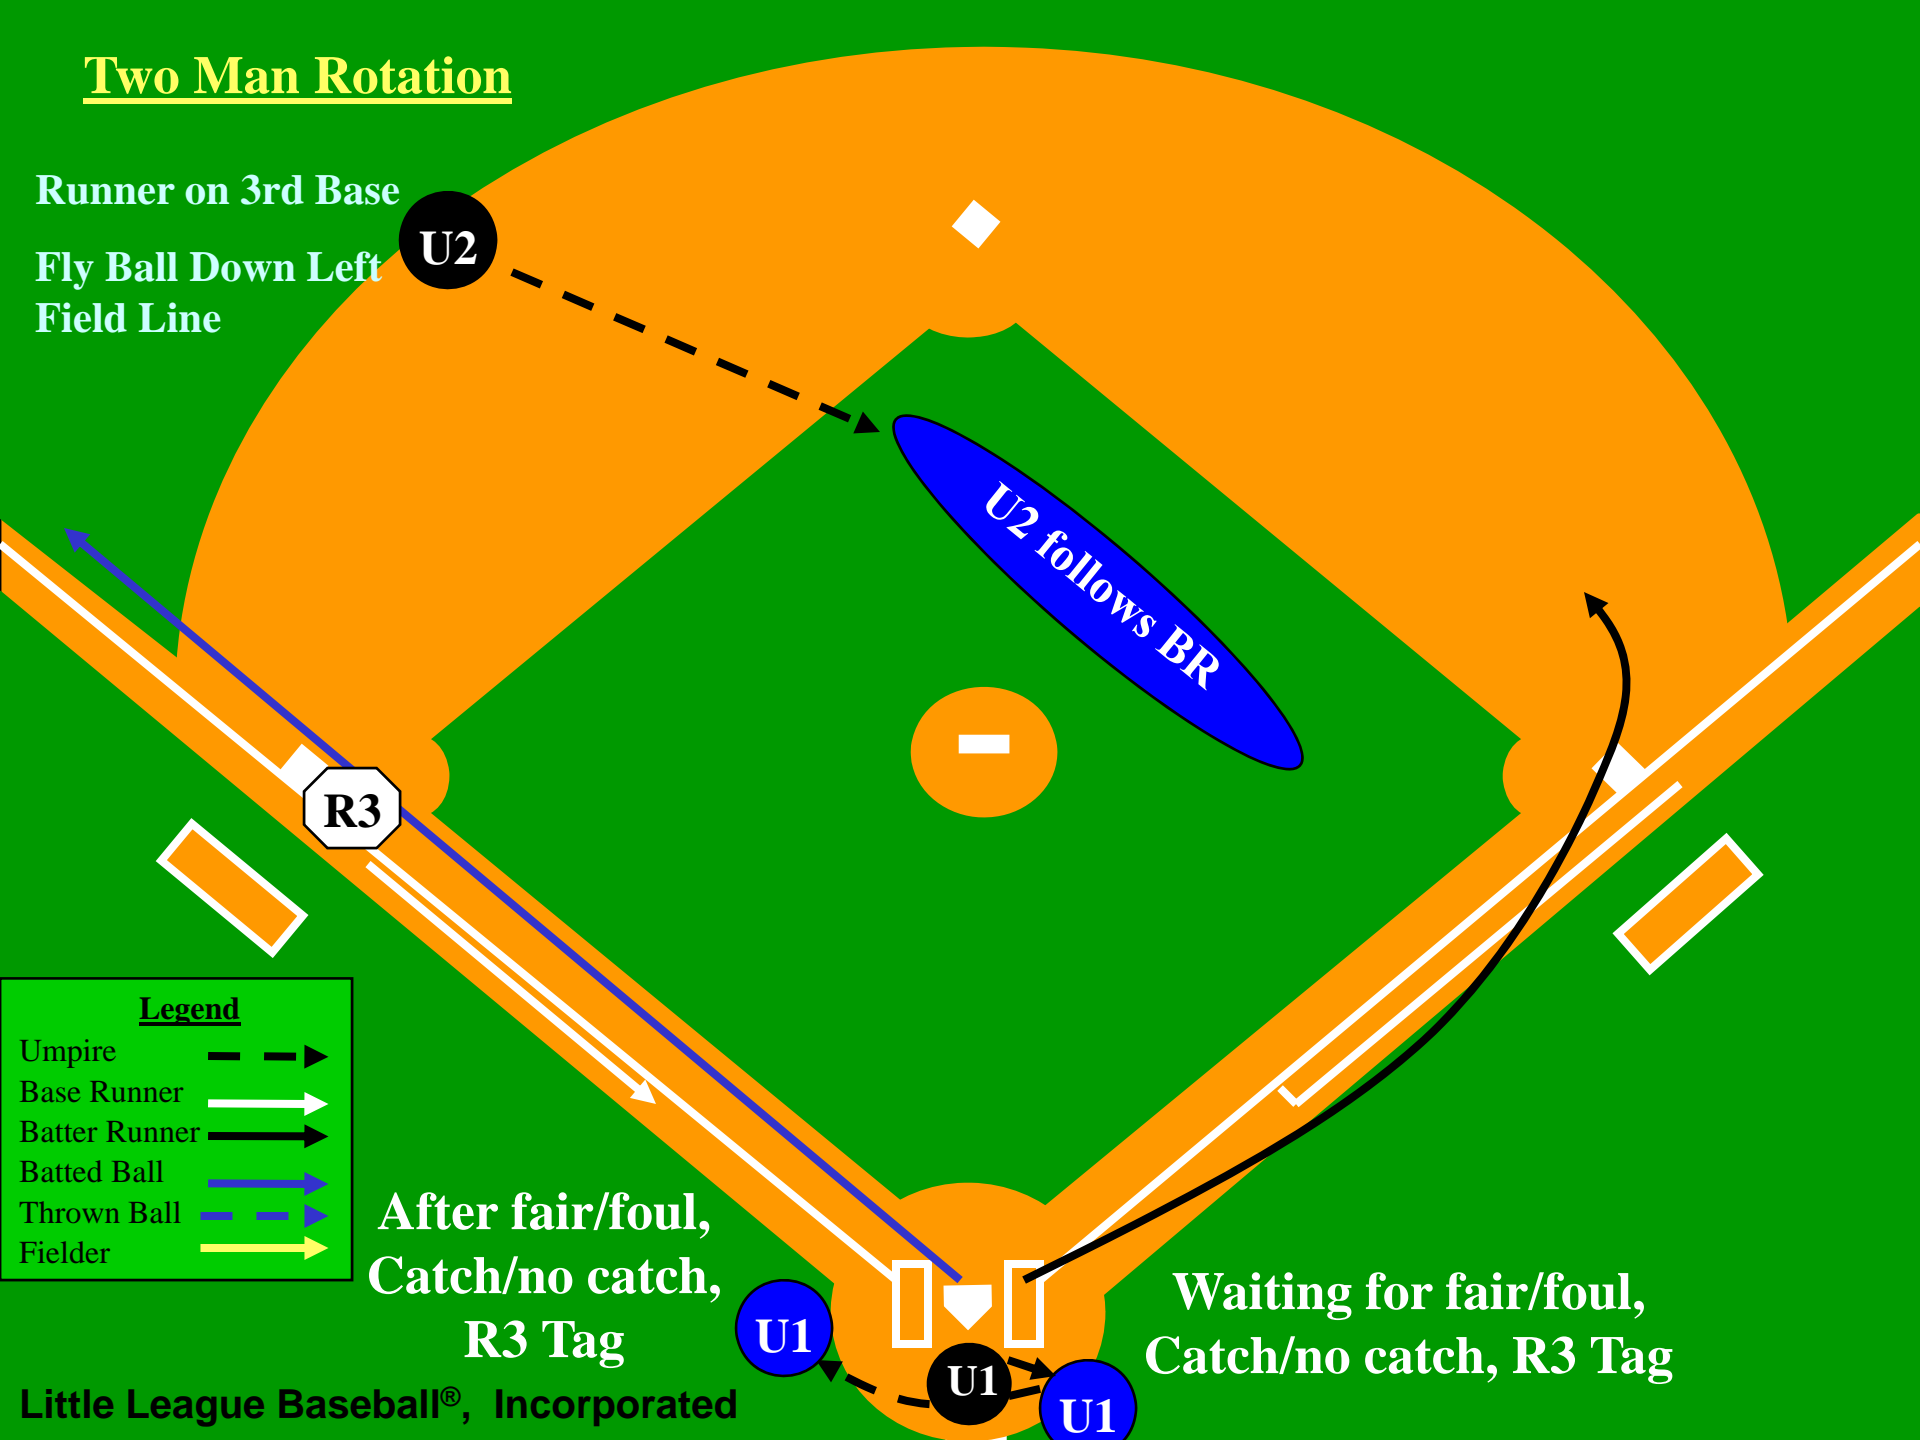

Two Man Rotation

Runner on 3rd Base

Fly Ball Down Left
Field Line

U2

U2 follows BR

R3

Legend

- Umpire
- Base Runner
- Batter Runner
- Batted Ball
- Thrown Ball
- Fielder

After fair/foul,
Catch/no catch,
R3 Tag

Waiting for fair/foul,
Catch/no catch, R3 Tag

U1

U1

U1