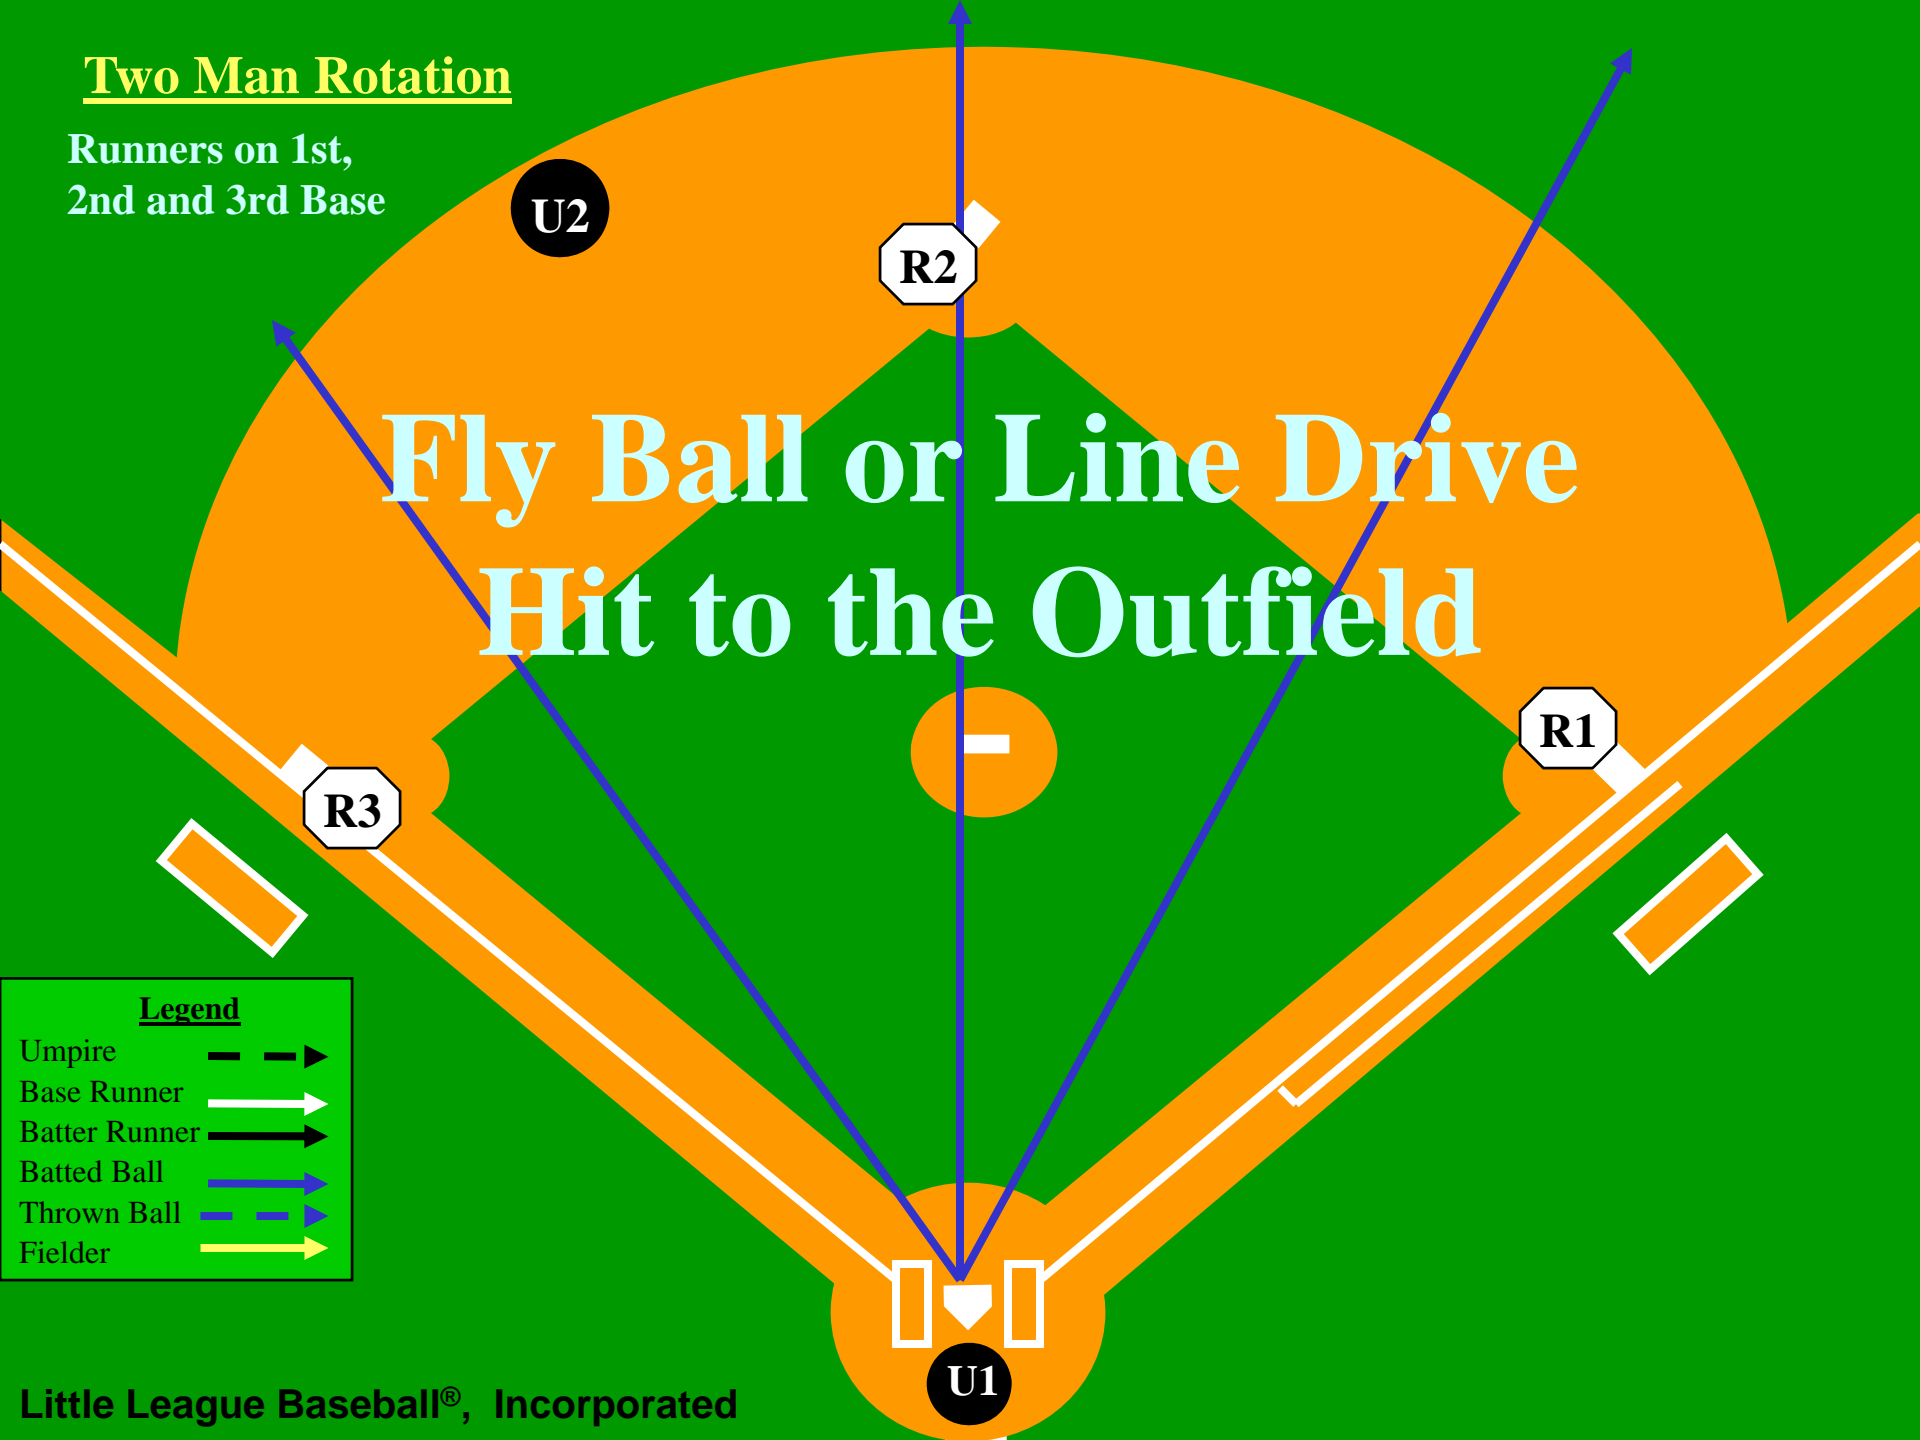

Two Man Rotation

Runners on 1st,
2nd and 3rd Base

Fly Ball or Line Drive
Hit to the Outfield

Legend

| | |
|---------------|------|
| Umpire | ---> |
| Base Runner | —> |
| Batter Runner | —> |
| Batted Ball | —> |
| Thrown Ball | —> |
| Fielder | —> |