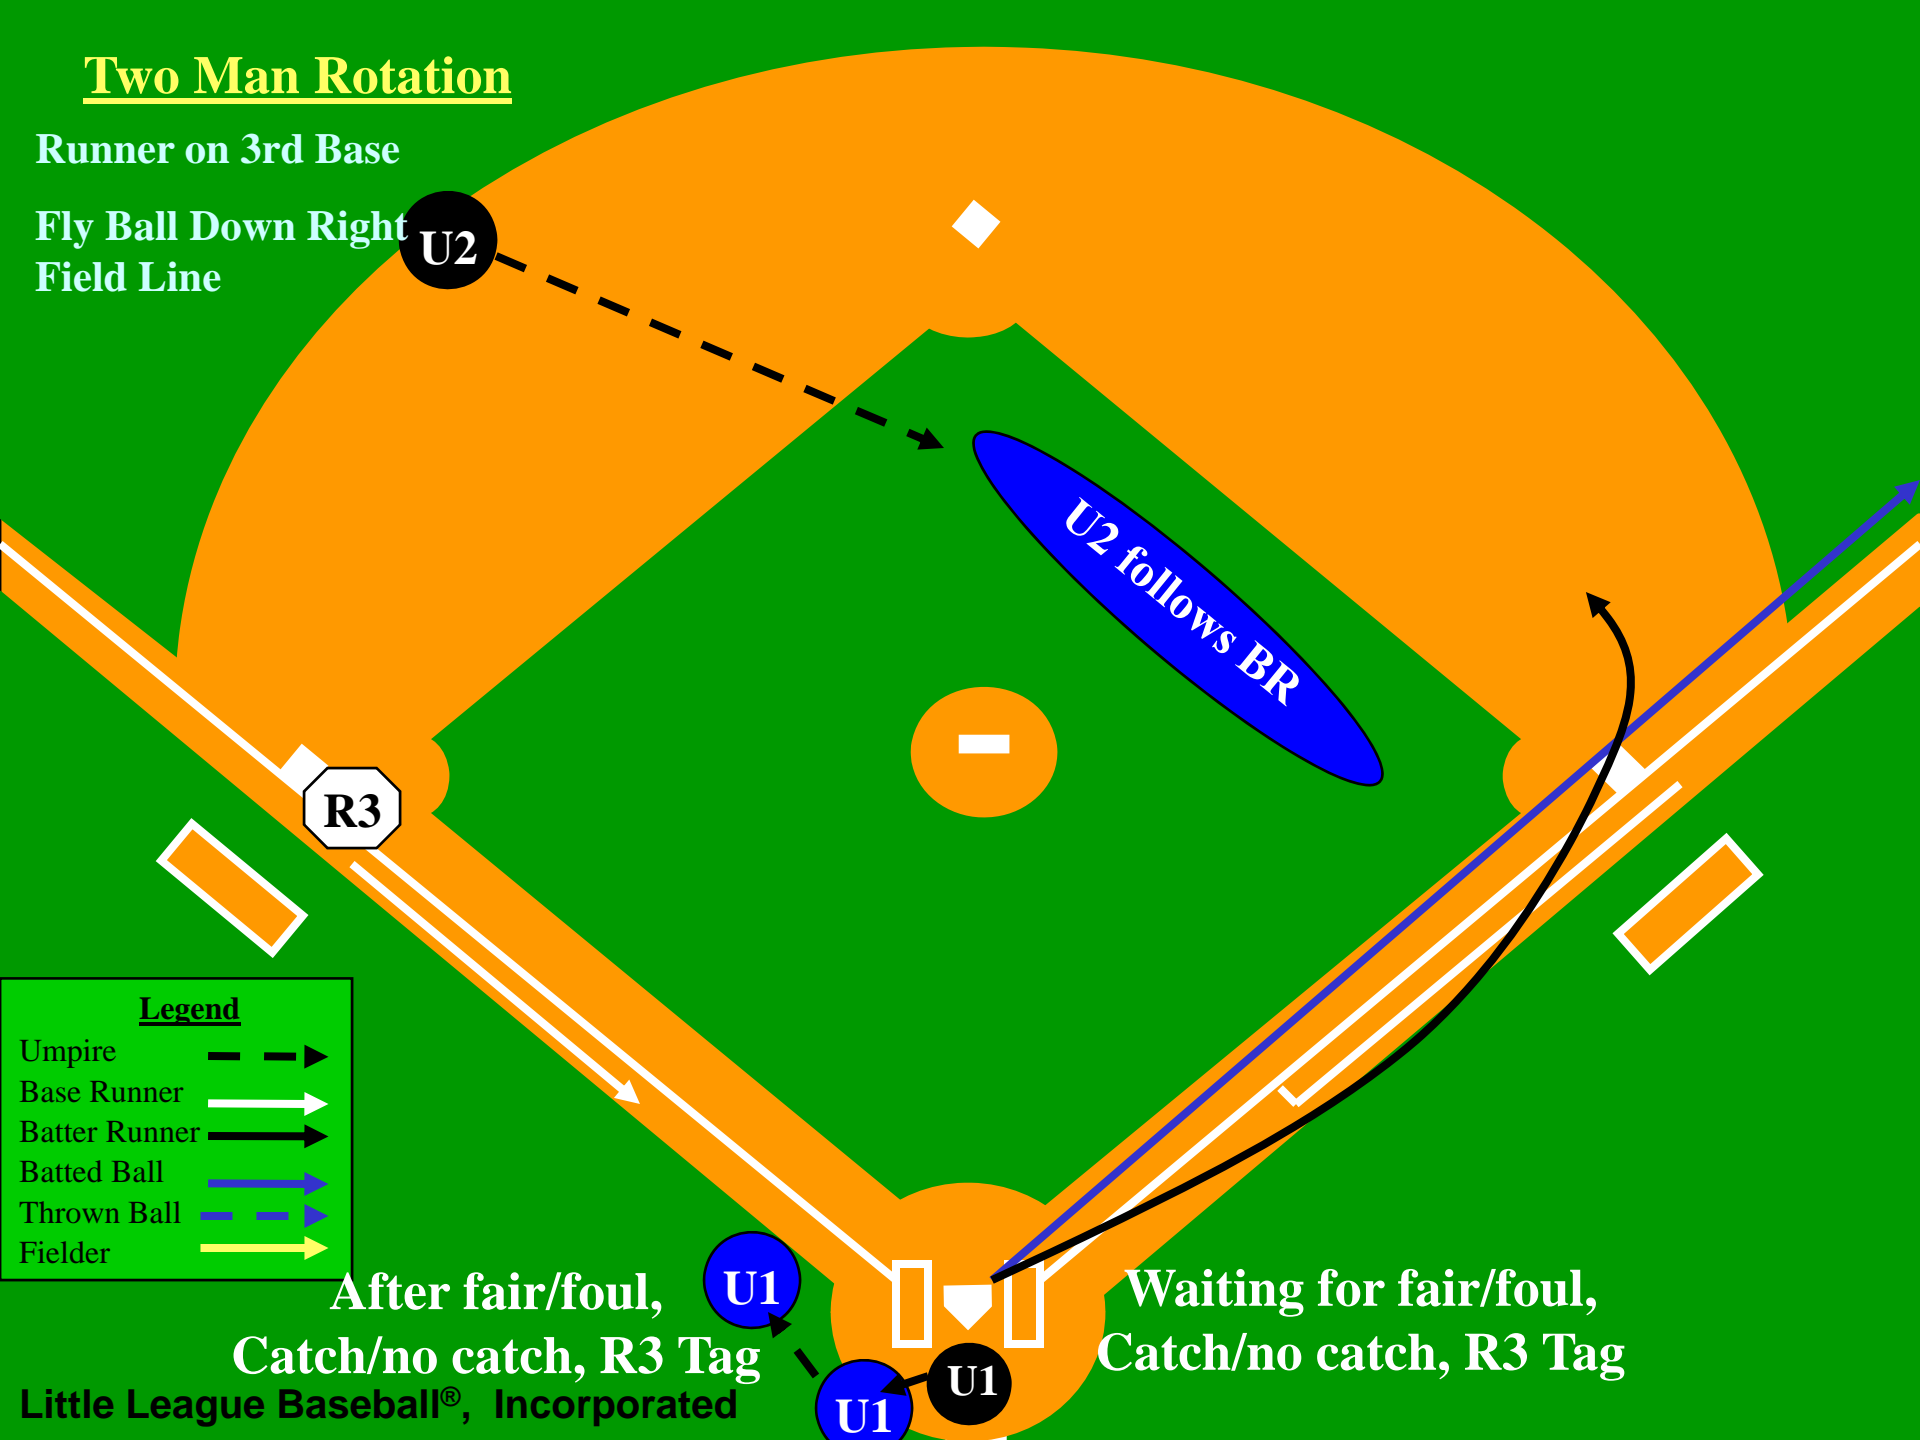

Two Man Rotation

Runner on 3rd Base

Fly Ball Down Right
Field Line

U2

R3

U2 follows BR

Legend

- Umpire
- Base Runner
- Batter Runner
- Batted Ball
- Thrown Ball
- Fielder

After fair/foul,
Catch/no catch, R3 Tag

Waiting for fair/foul,
Catch/no catch, R3 Tag

U1

U1

U1