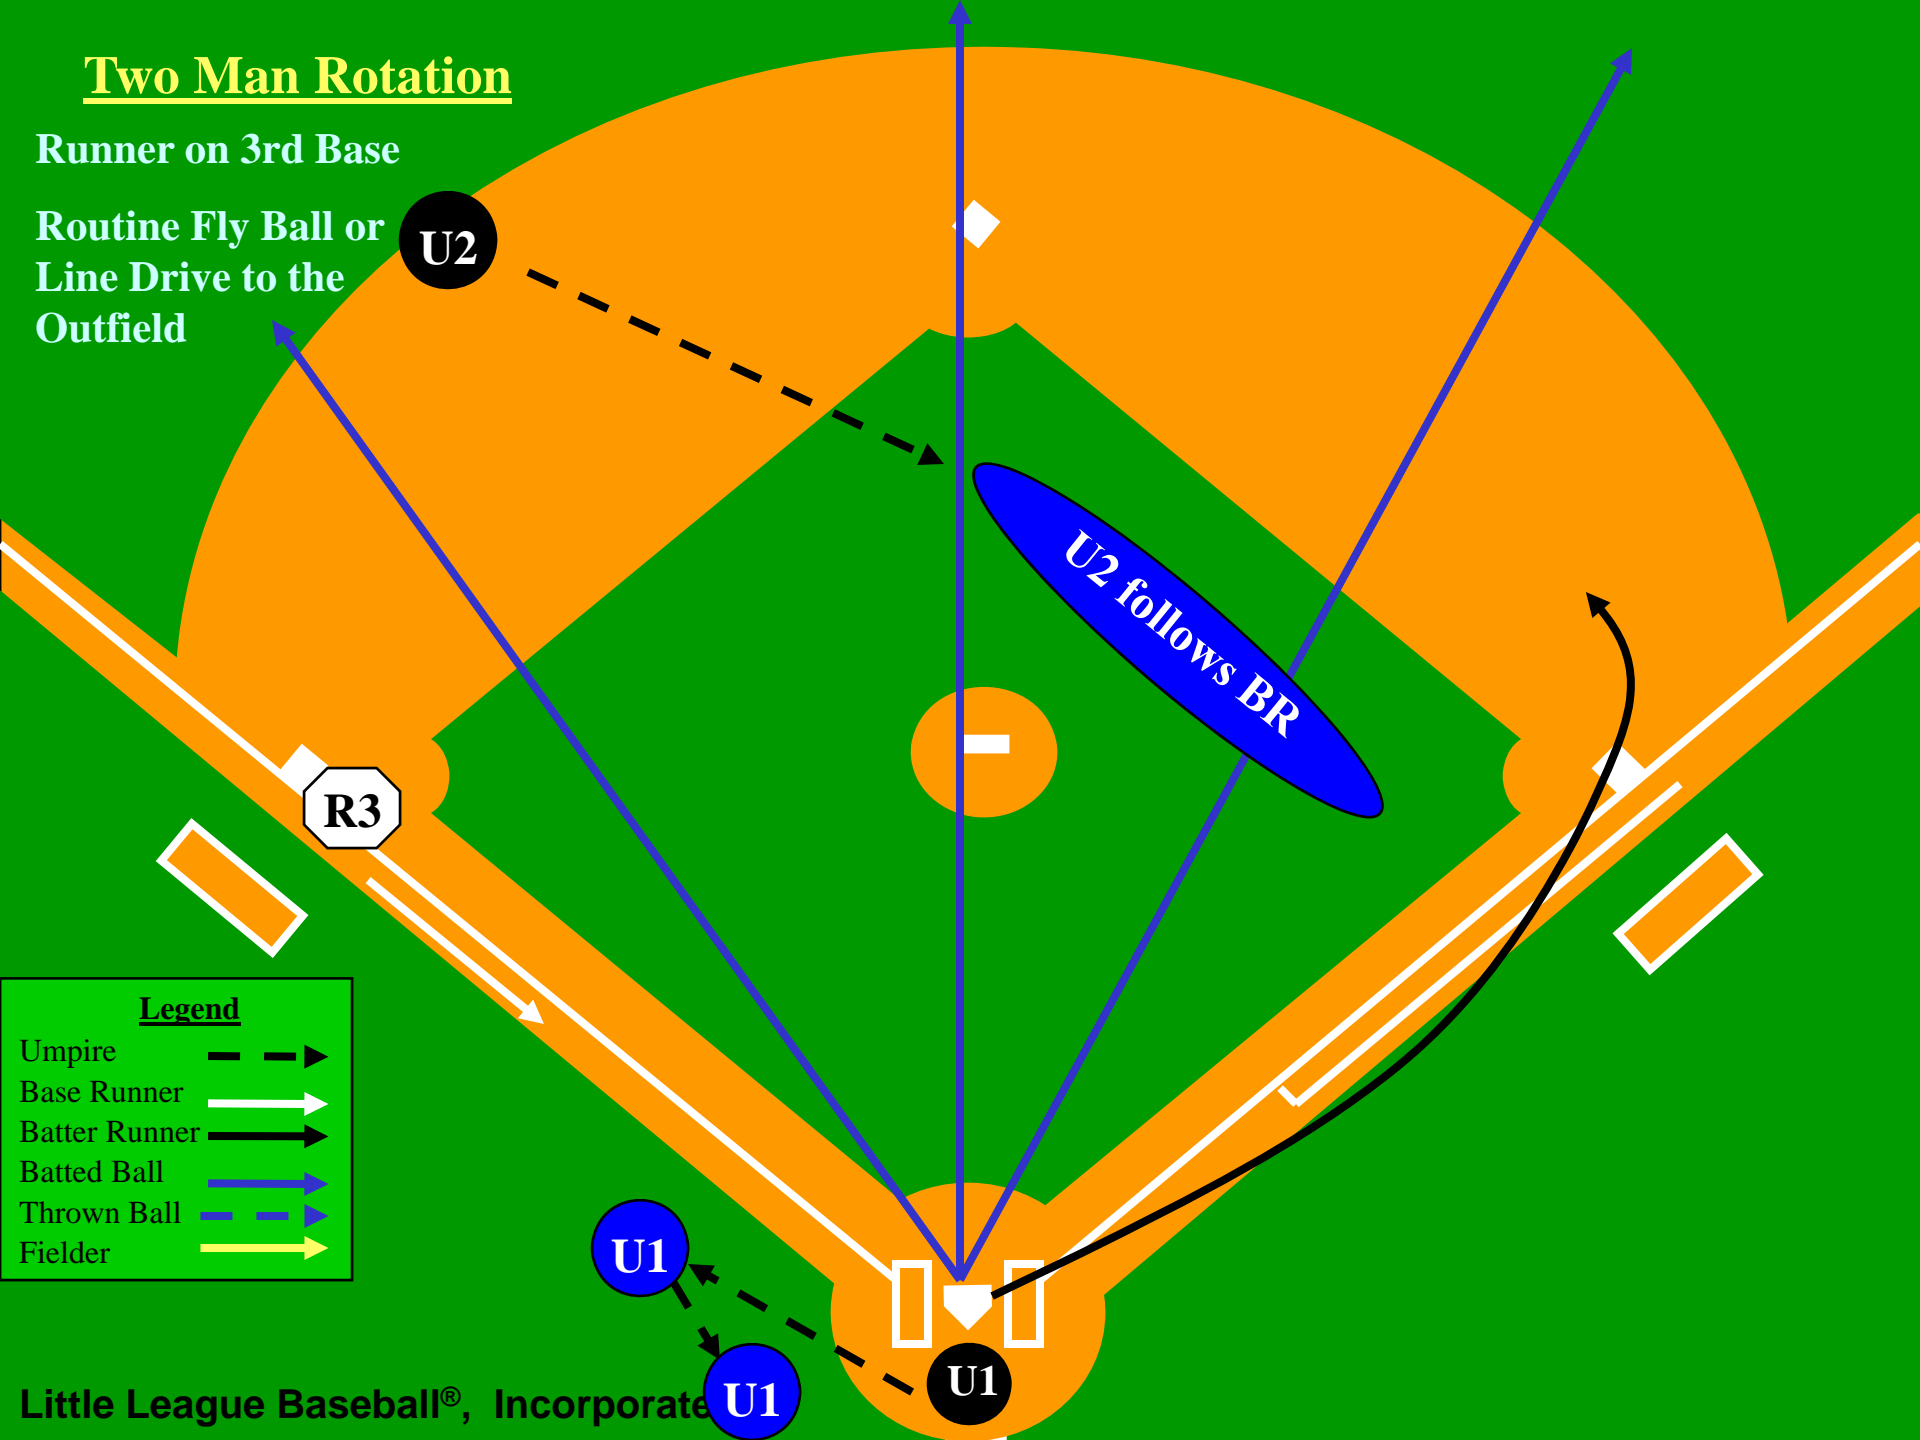

R3

U1

Legend

- Umpire 
- Base Runner 
- Batter Runner 
- Batted Ball 
- Thrown Ball 
- Fielder 

Two Man Rotation

Runner on 3rd Base

Routine Fly Ball or
Line Drive to the
Outfield

U2