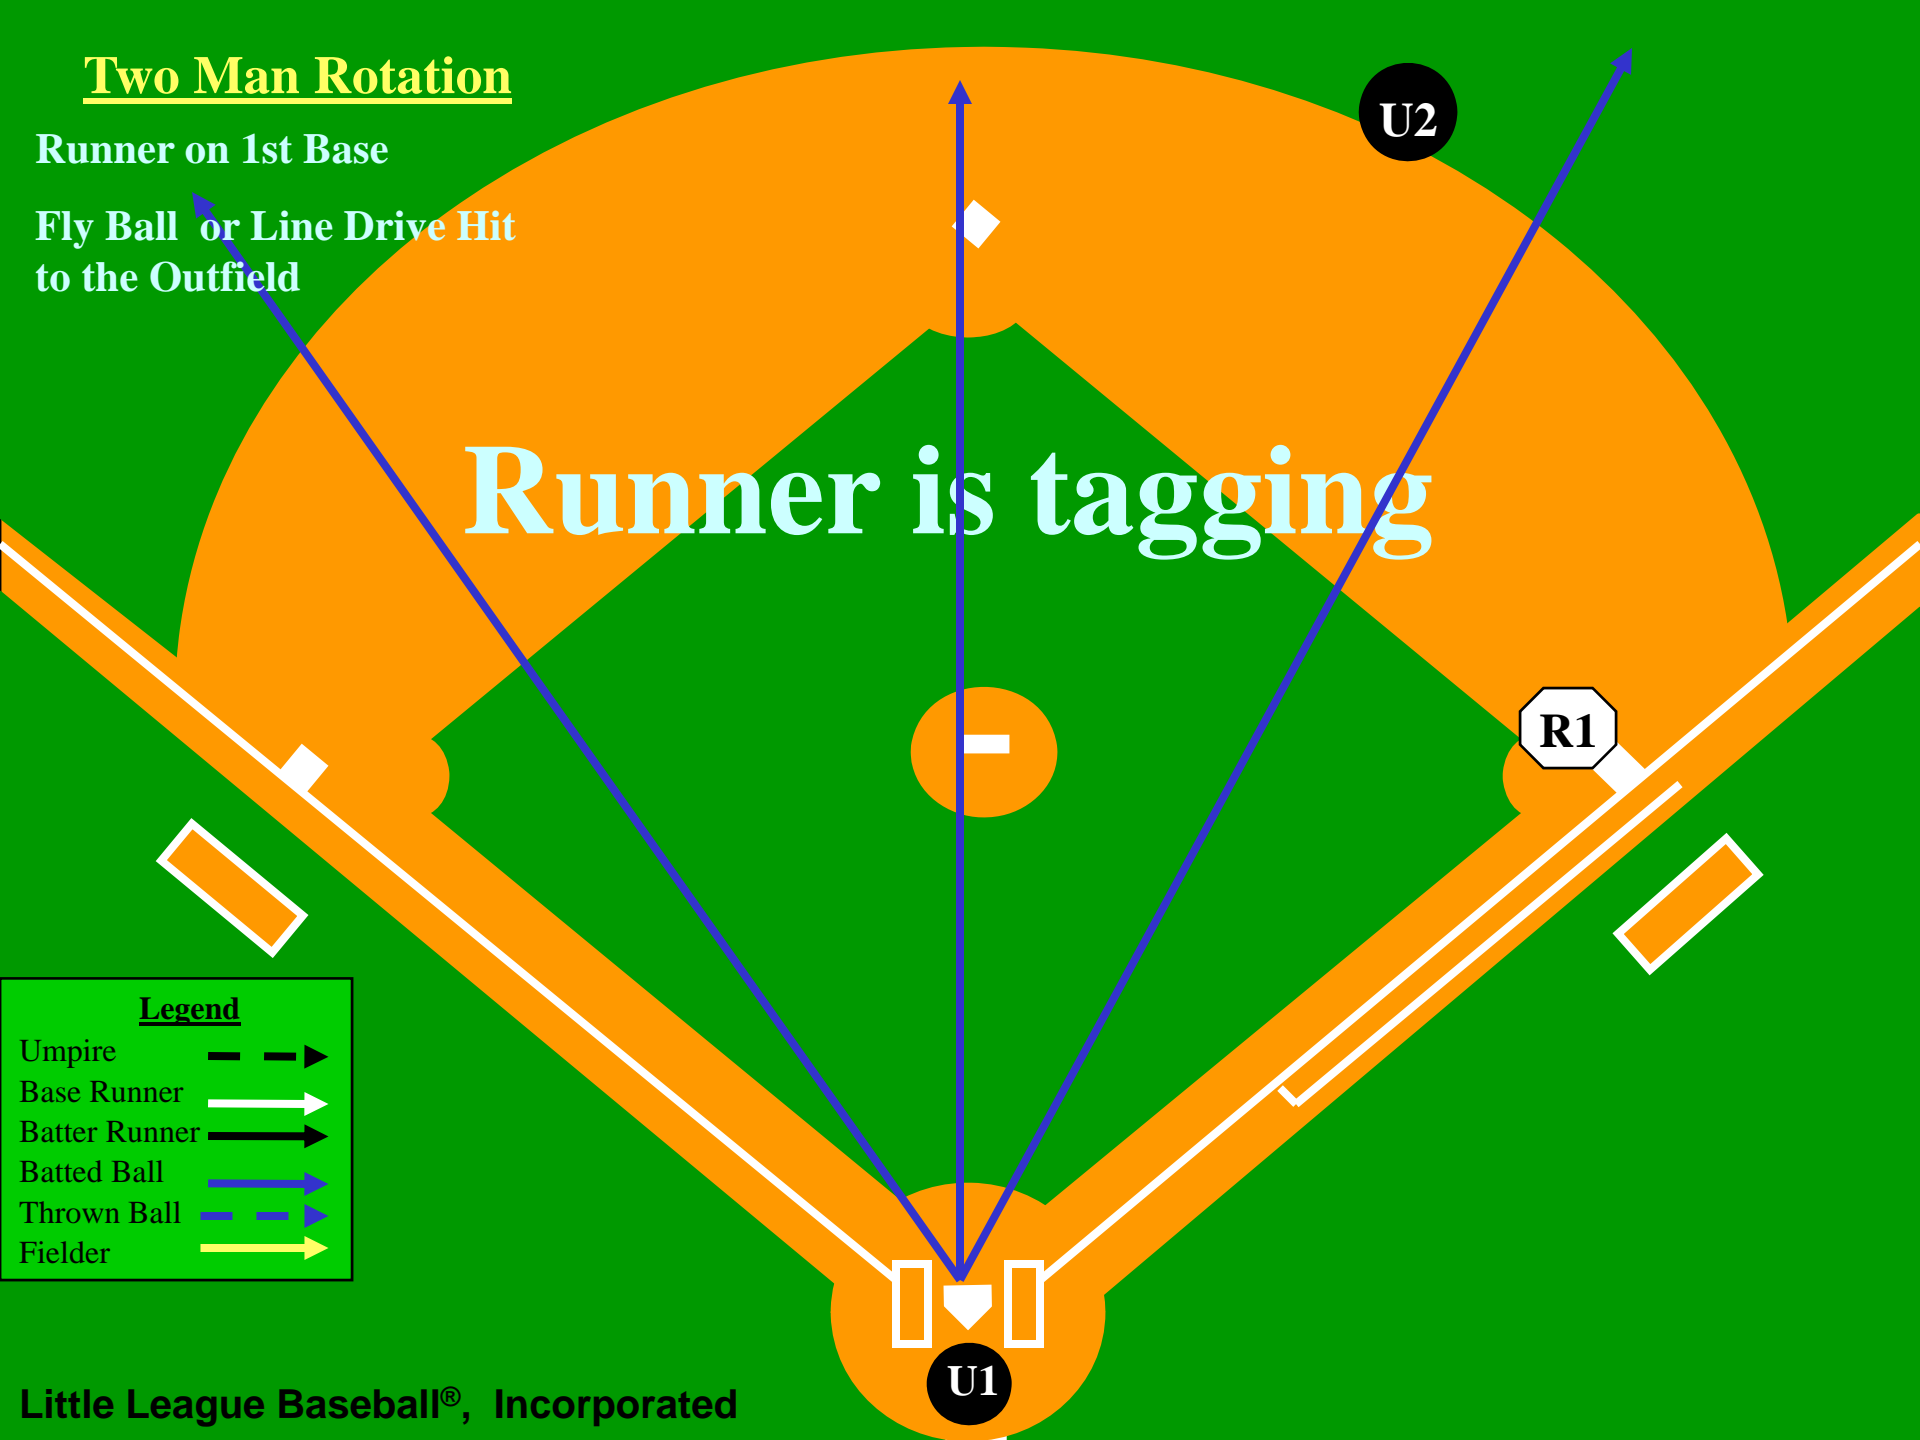

Two Man Rotation

Runner on 1st Base

Fly Ball or Line Drive Hit to the Outfield

Runner is tagging

U2

R1

U1

Legend

- Umpire
- Base Runner
- Batter Runner
- Batted Ball
- Thrown Ball
- Fielder