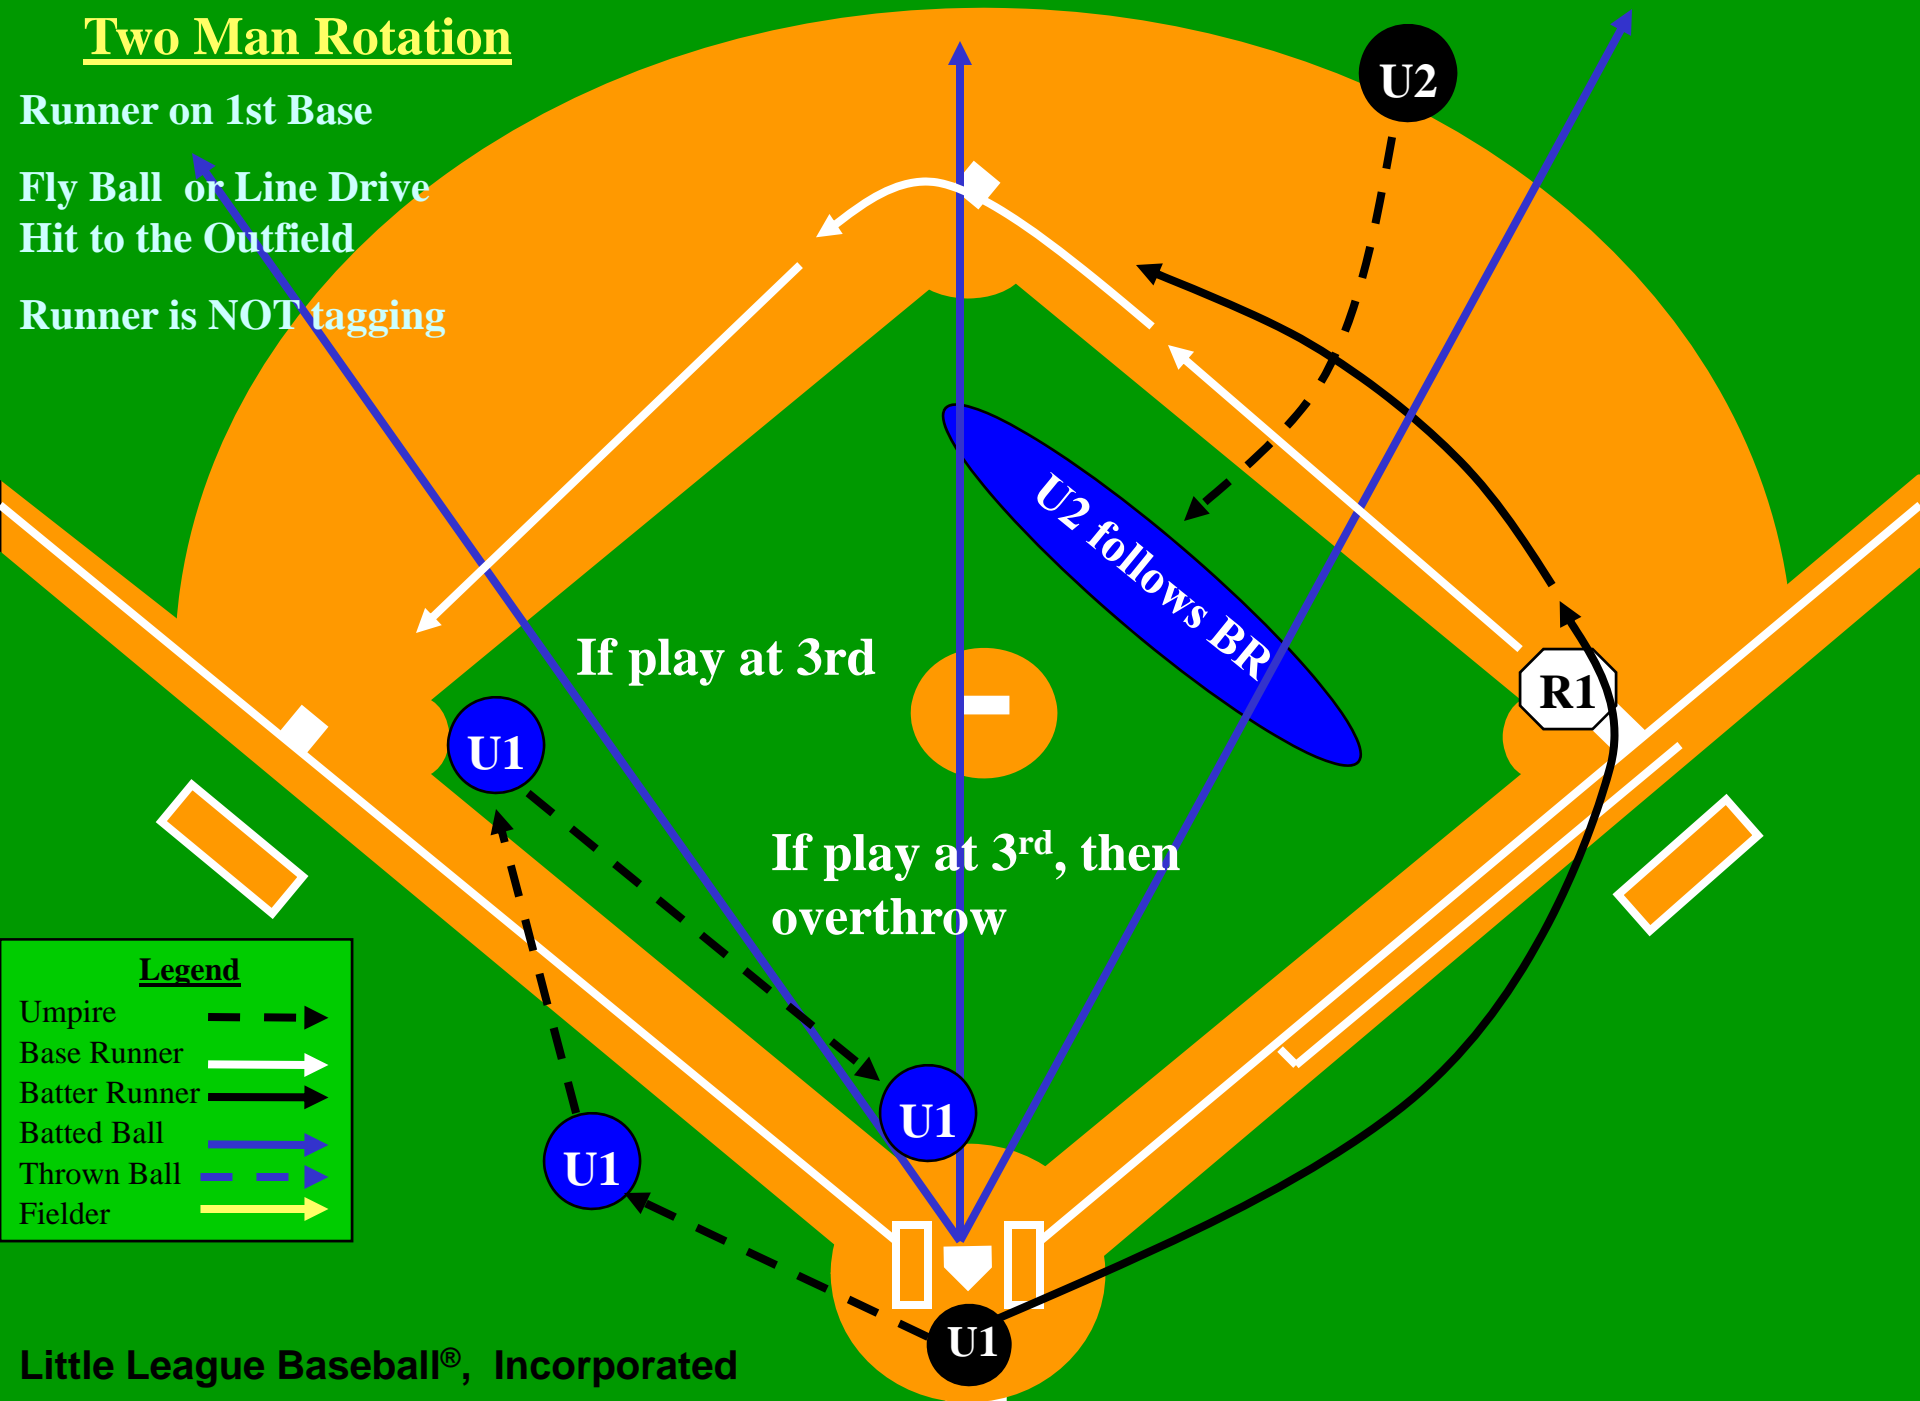

Two Man Rotation

Runner on 1st Base
Fly Ball or Line Drive
Hit to the Outfield
Runner is NOT tagging

If play at 3rd

If play at 3rd, then
overthrow

U2 follows BR

U2

U1

U1

U1

U1

R1

Legend

- Umpire
- Base Runner
- Batter Runner
- Batted Ball
- Thrown Ball
- Fielder