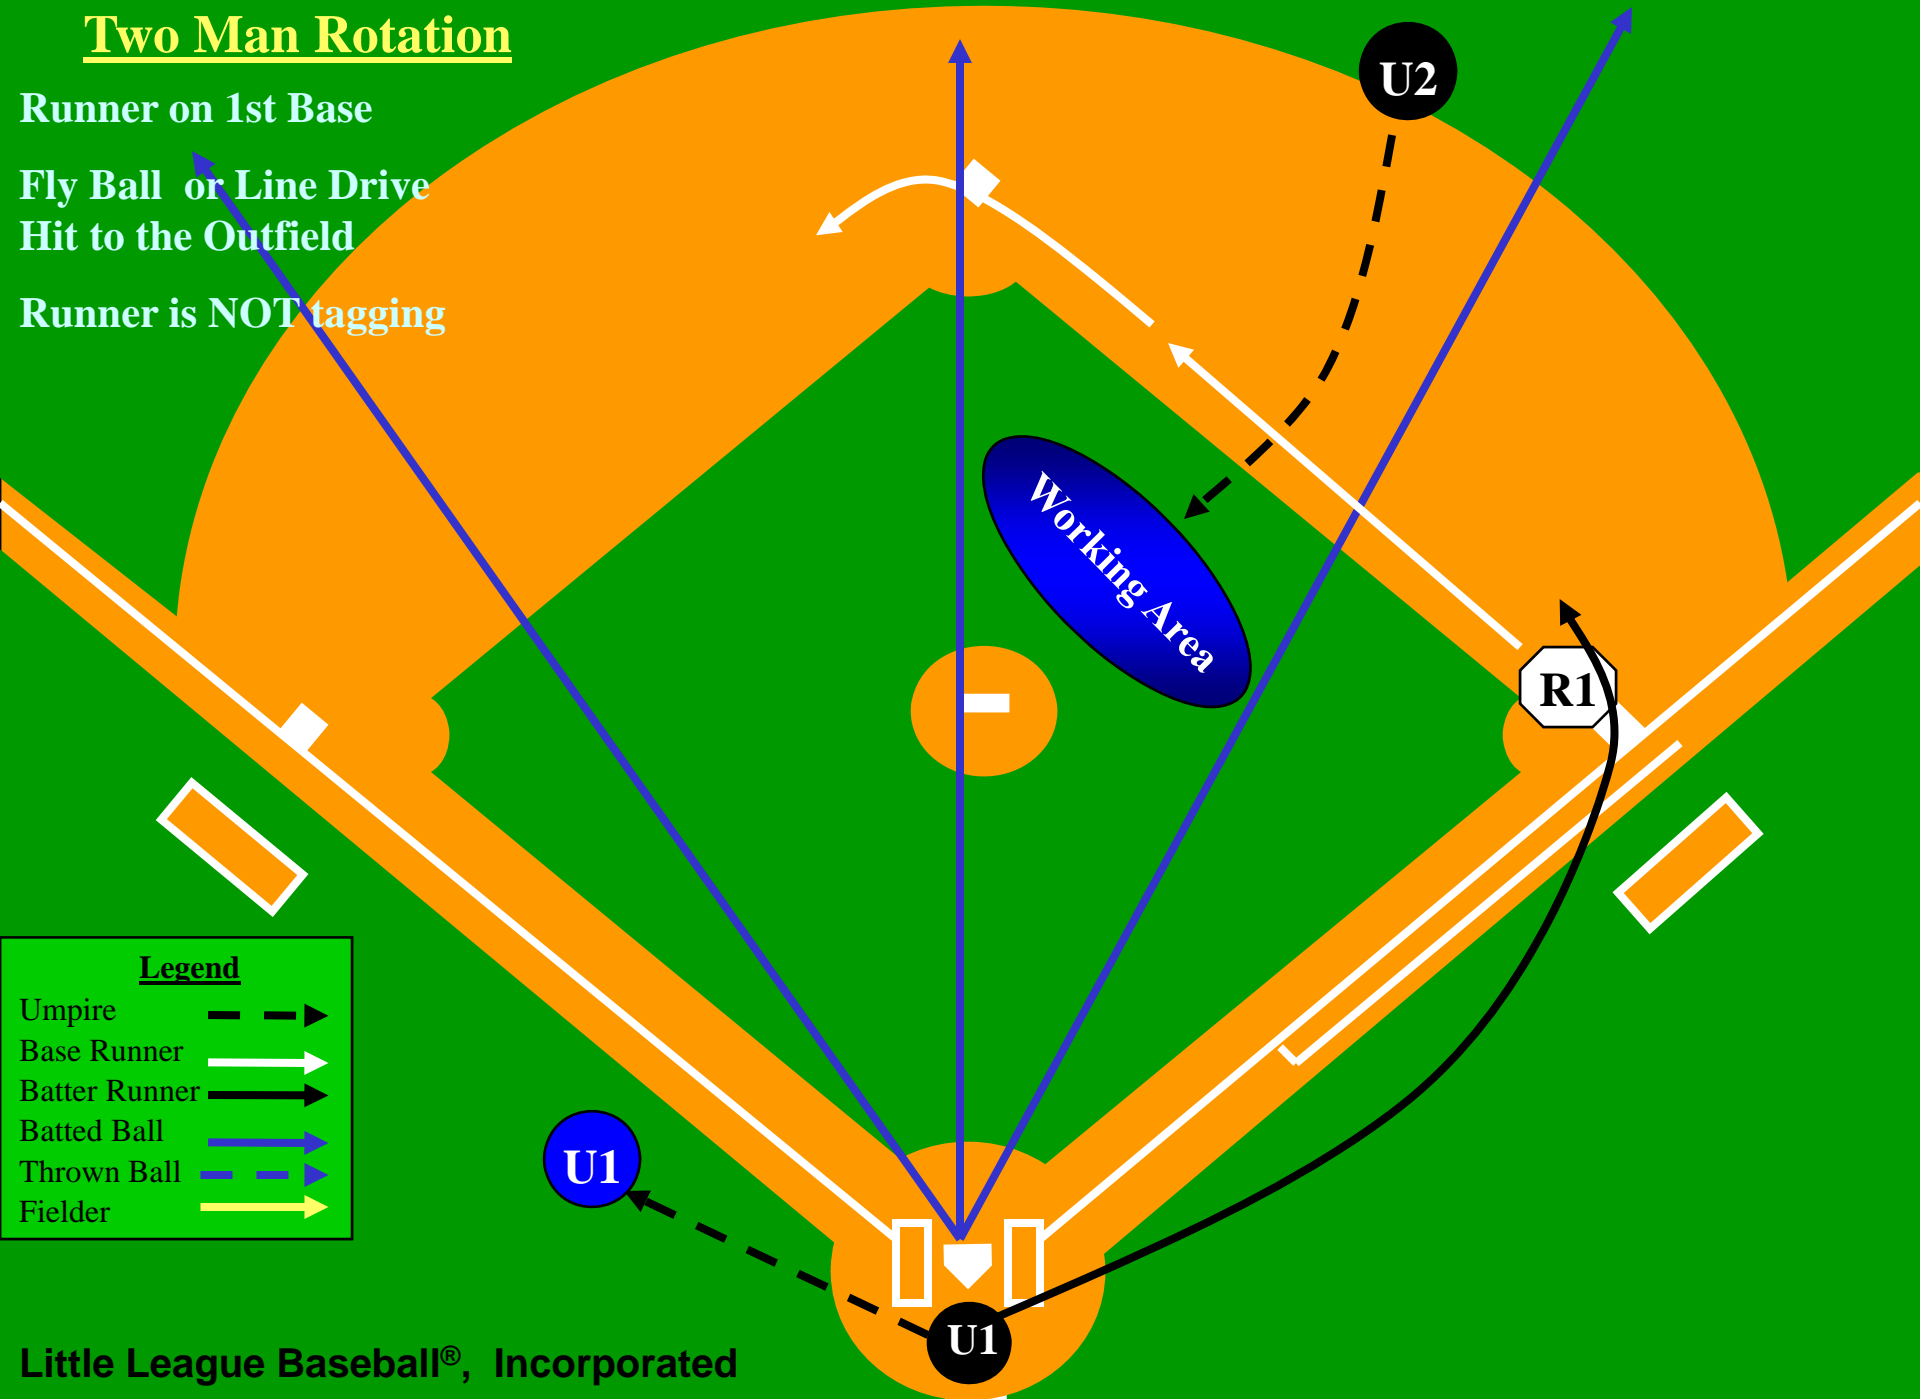

Two Man Rotation

Runner on 1st Base
Fly Ball or Line Drive
Hit to the Outfield
Runner is NOT tagging

Legend

- Umpire
- Base Runner
- Batter Runner
- Batted Ball
- Thrown Ball
- Fielder