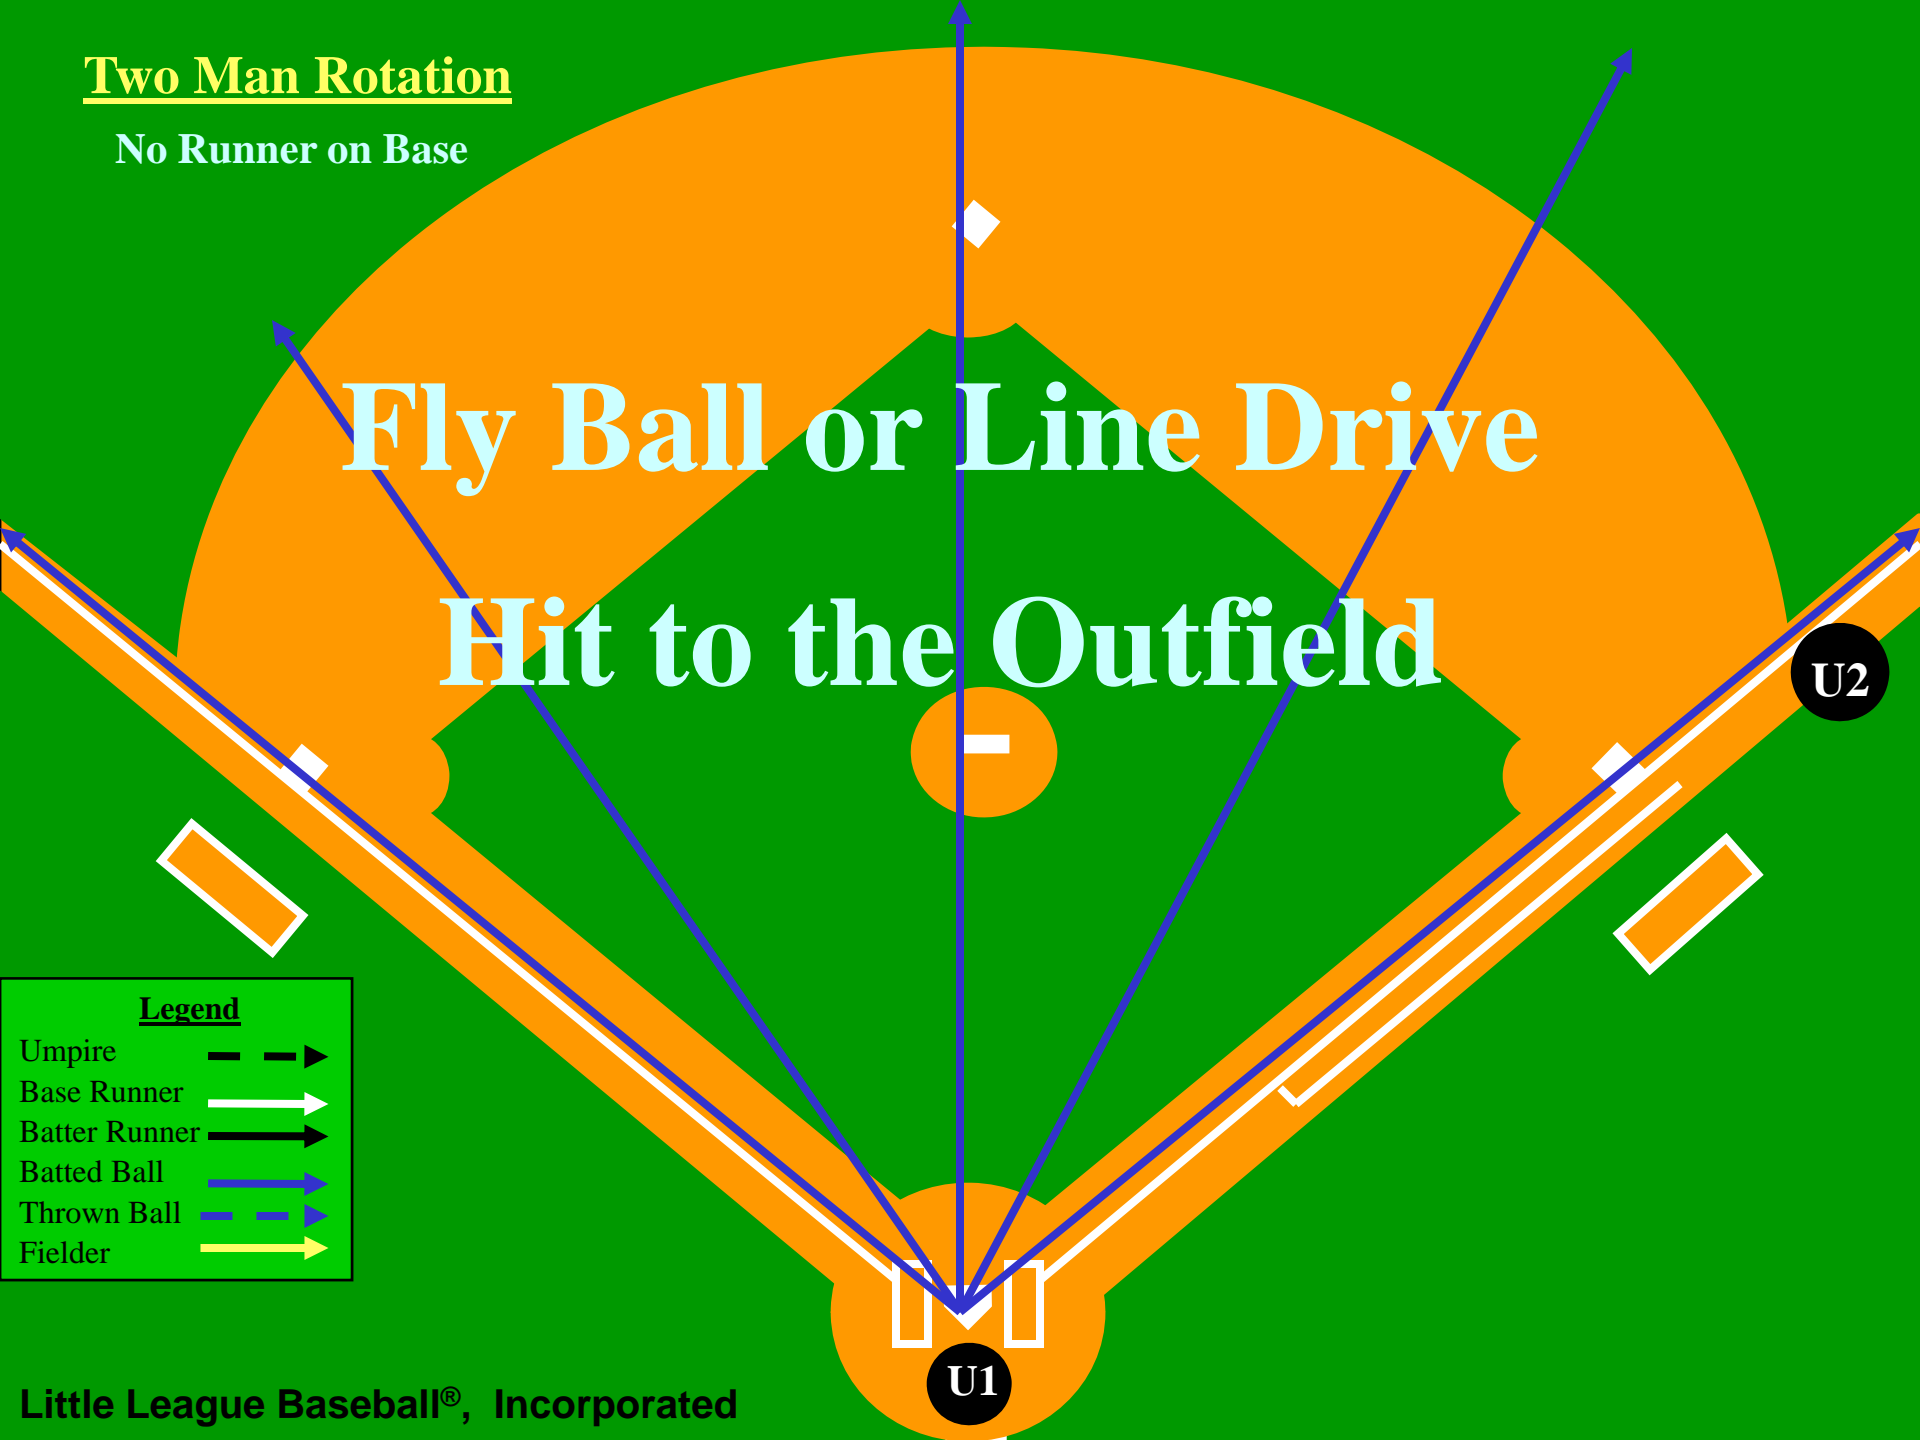

Fly Ball or Line Drive Hit to the Outfield

Legend

- Umpire
- Base Runner
- Batter Runner
- Batted Ball
- Thrown Ball
- Fielder

Two Man Rotation

No Runner on Base

Fly Ball Down Left Field Line

Legend

- Umpire
- Base Runner
- Batter Runner
- Batted Ball
- Thrown Ball
- Fielder

Two Man Rotation

No Runner on Base

Fly Ball Down Right Field Line

Two Man Rotation

No Runner on Base

Fly Ball or Line Drive
Hit to the Outfield

Routine Fly Ball

Legend