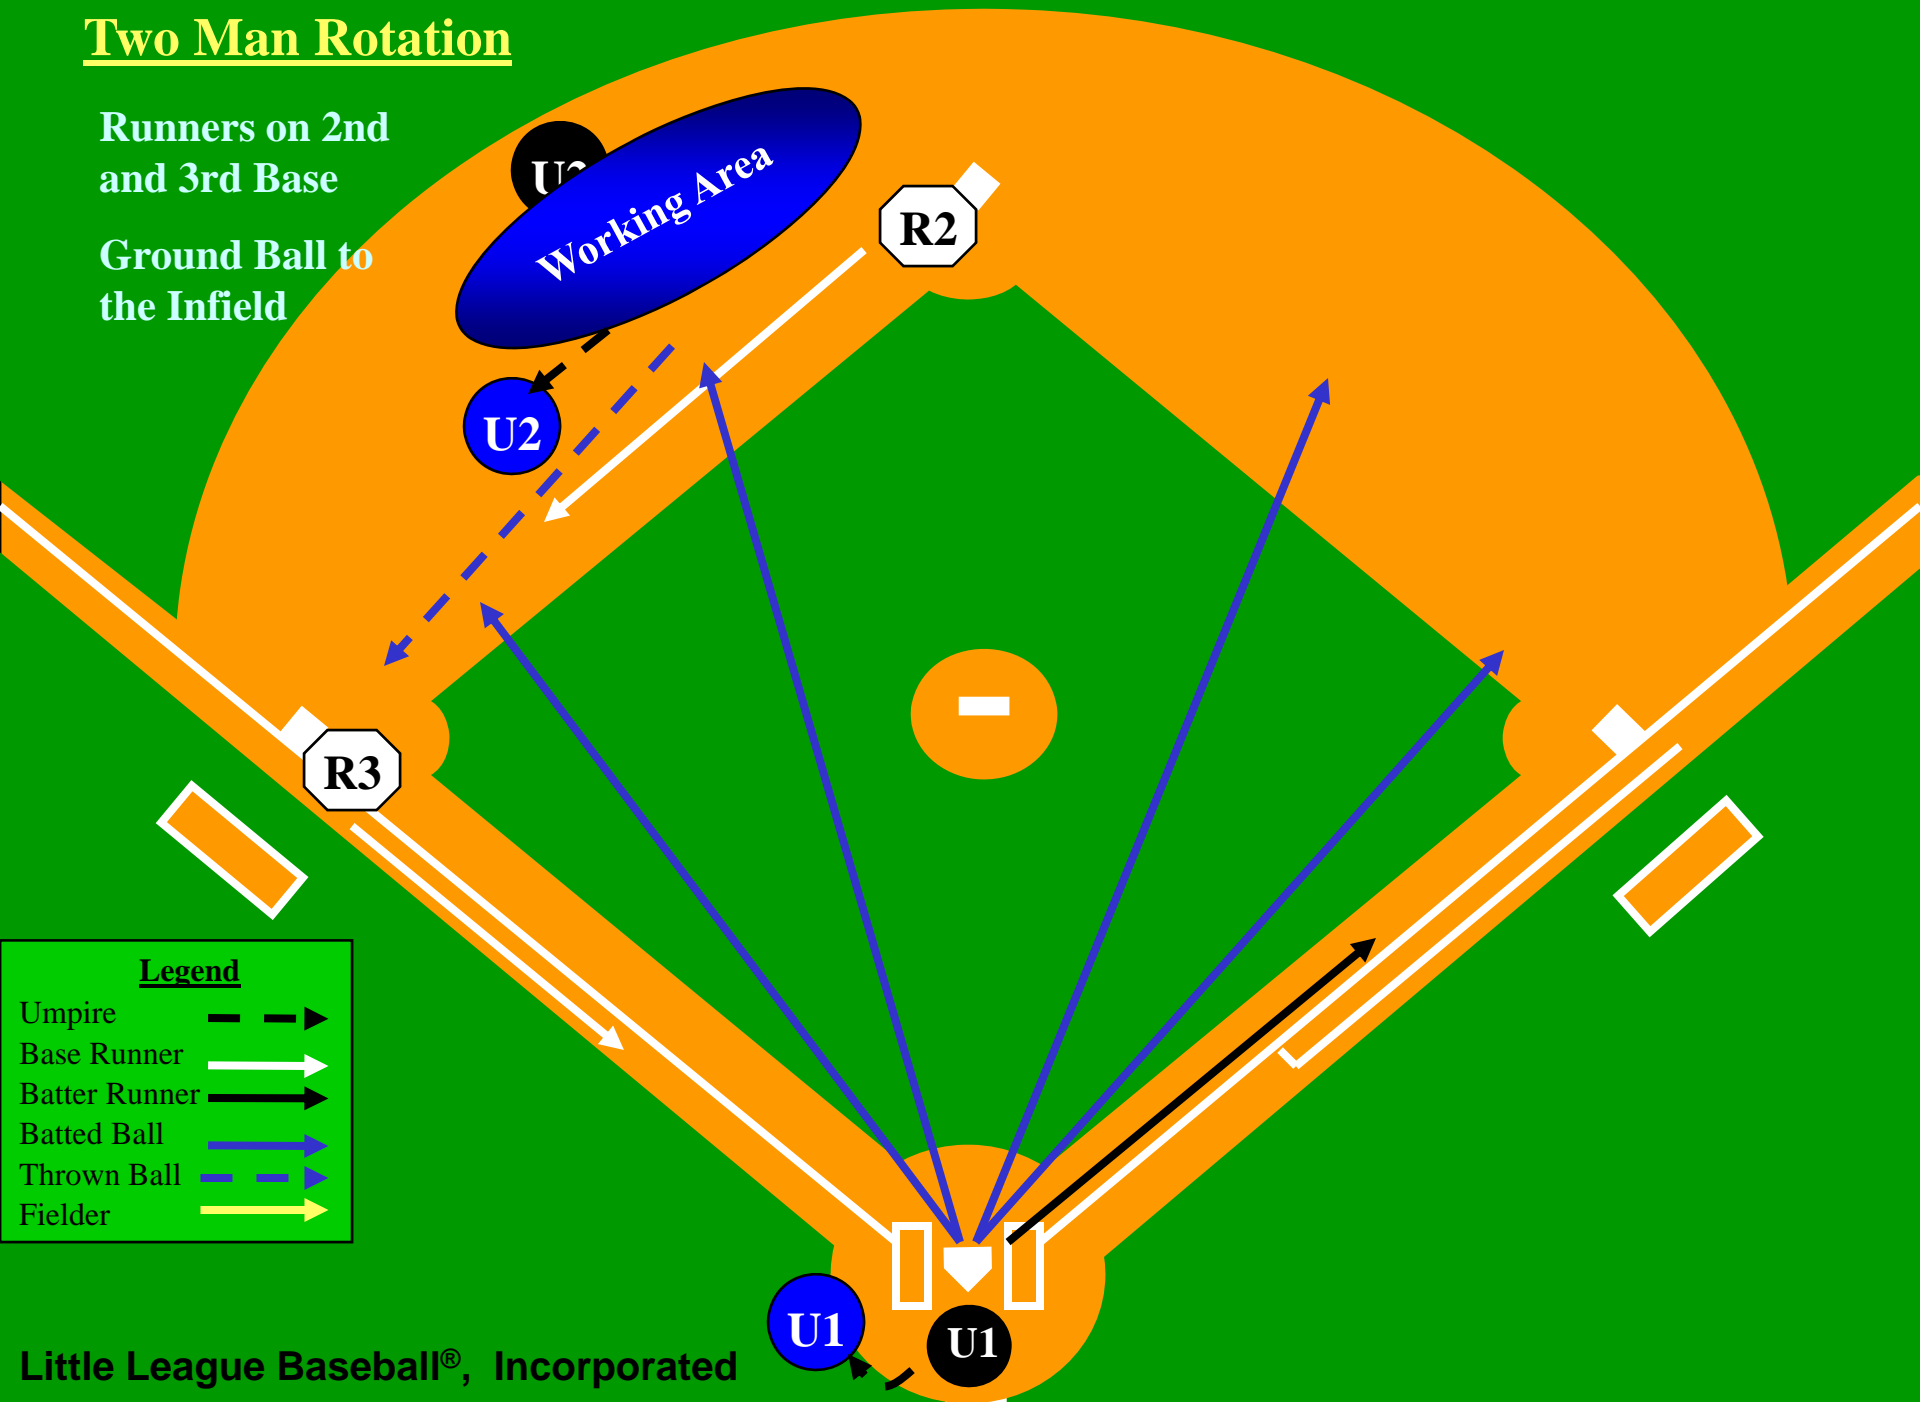

Two Man Rotation

Runners on 2nd
and 3rd Base

Ground Ball to
the Infield