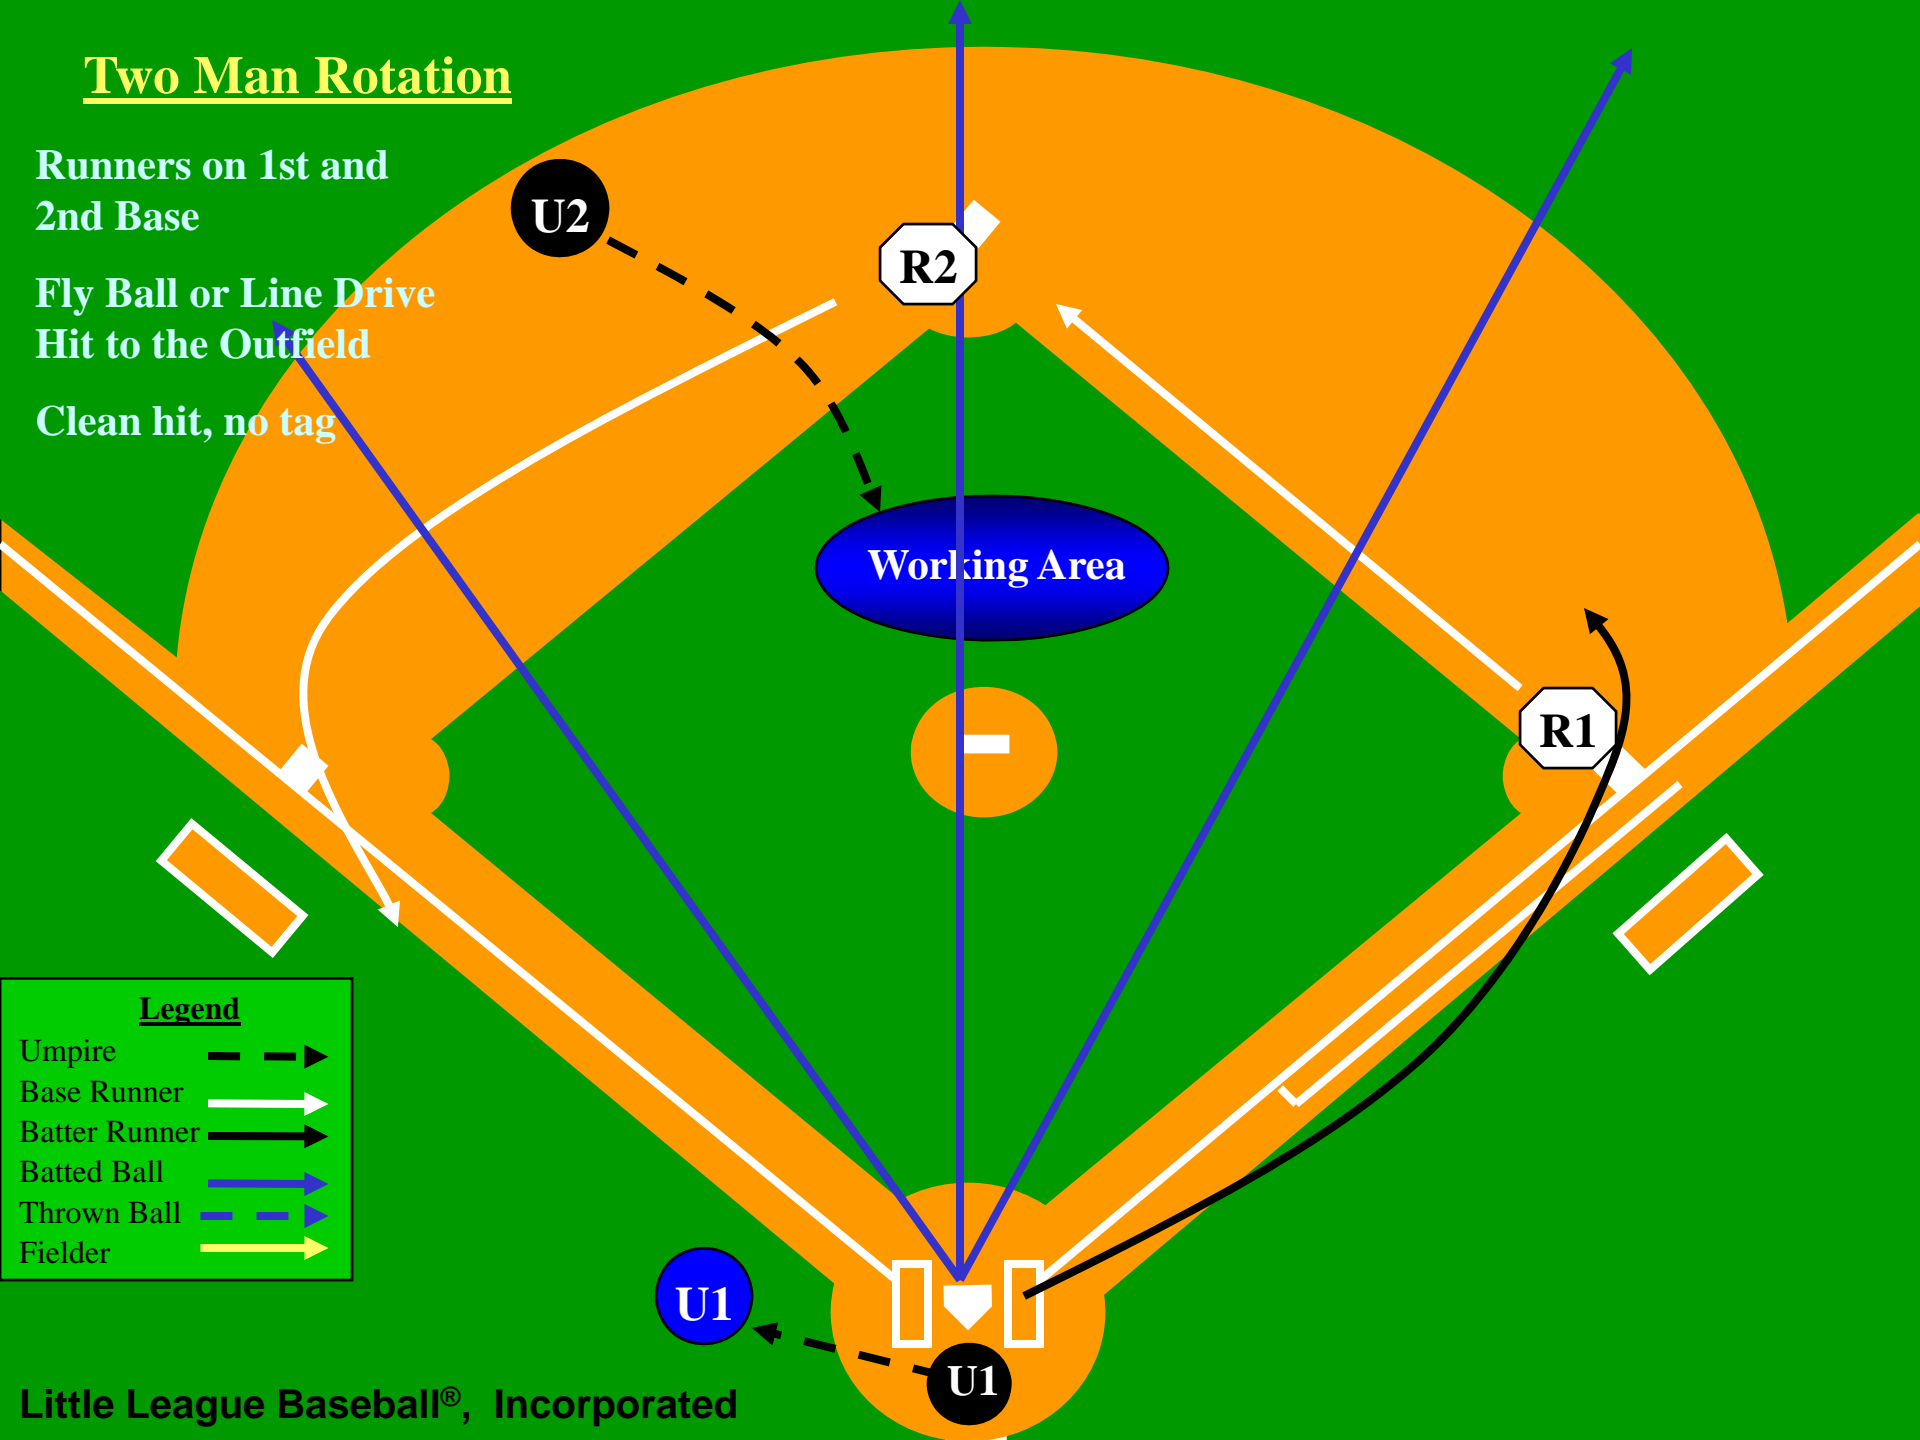

U1

Legend

- Umpire 
- Base Runner 
- Batter Runner 
- Batted Ball 
- Thrown Ball 
- Fielder 

Two Man Rotation

Runners on 1st and
2nd Base

Fly Ball or Line Drive
Hit to the Outfield

Clean hit, no tag

Working Area