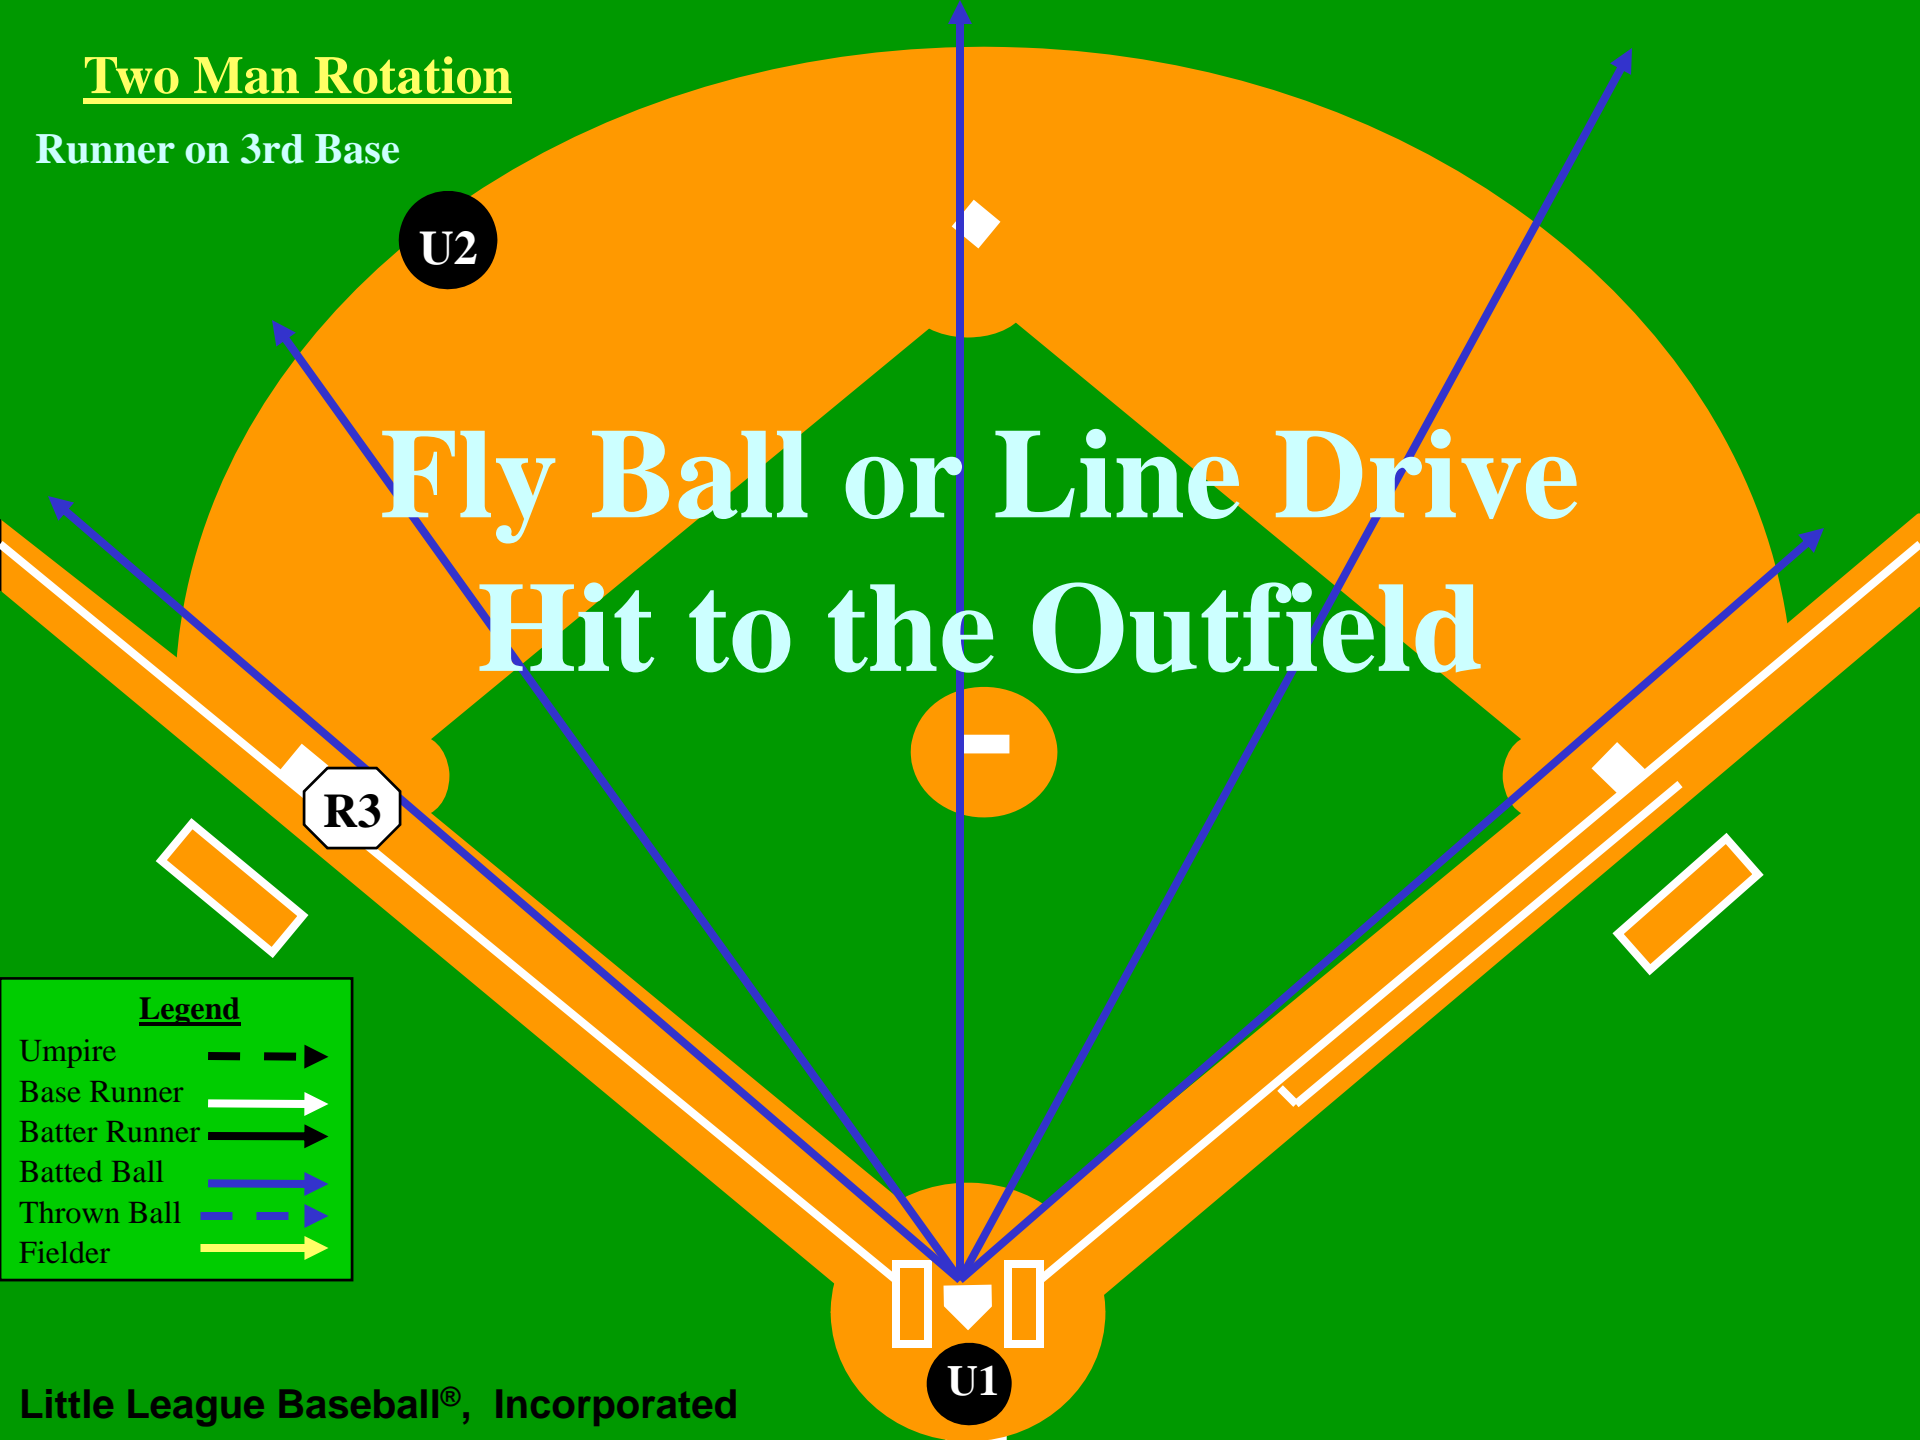

Two Man Rotation

Runner on 3rd Base

Fly Ball or Line Drive Hit to the Outfield

Legend

| | |
|---------------|------|
| Umpire | ---> |
| Base Runner | —> |
| Batter Runner | —> |
| Batted Ball | —> |
| Thrown Ball | —> |
| Fielder | —> |