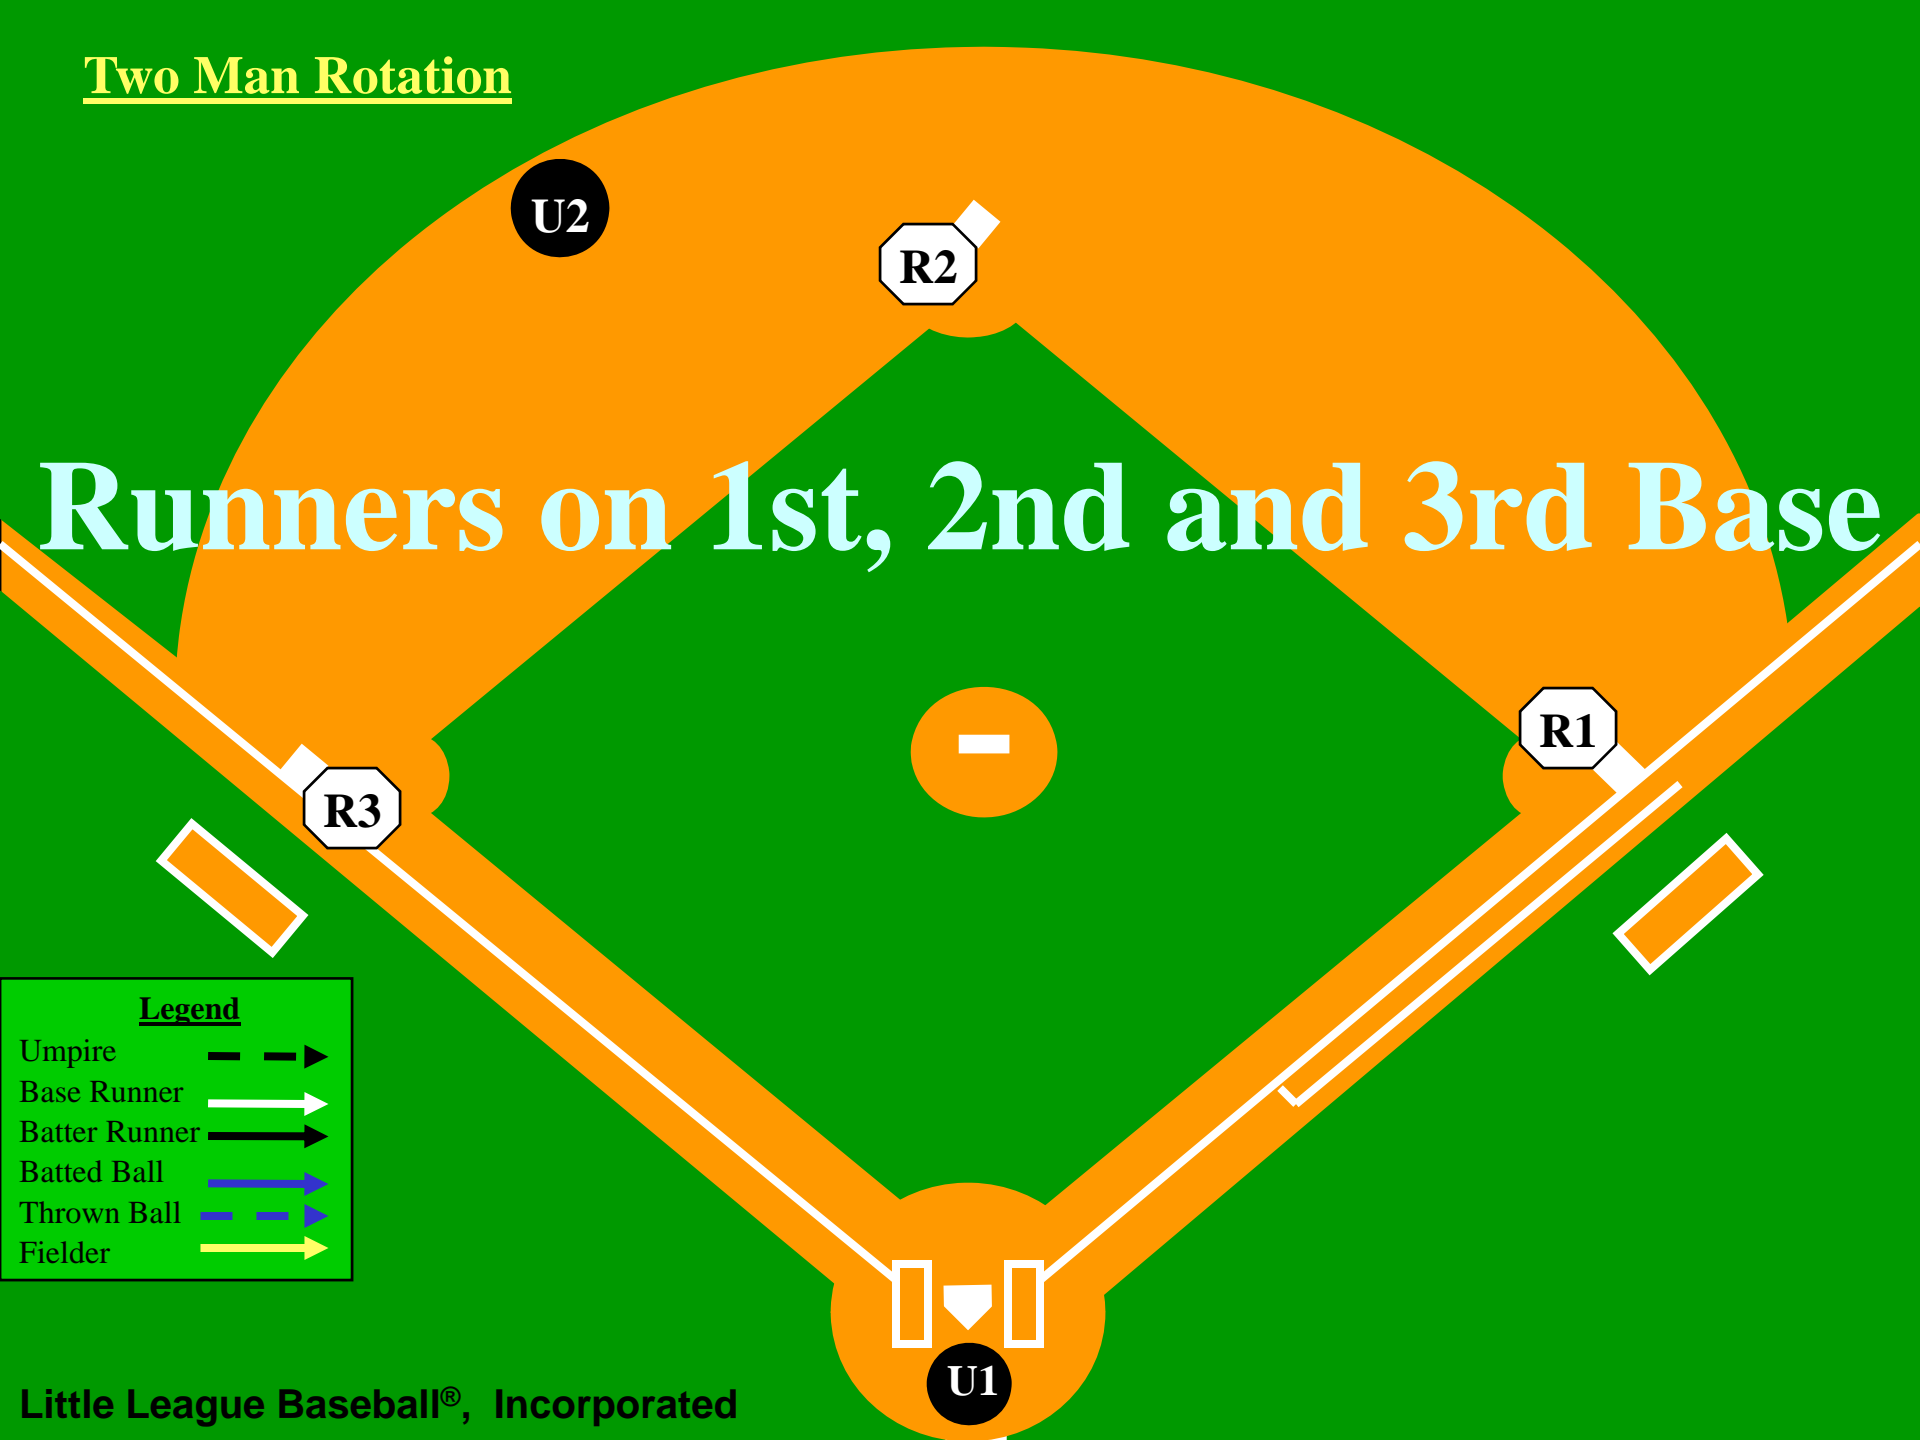

Two Man Rotation

Runners on 1st,
2nd and 3rd Base

Fly Ball or Line Drive
Hit to the Outfield

Legend

| | |
|---------------|------|
| Umpire | ---> |
| Base Runner | —> |
| Batter Runner | —> |
| Batted Ball | —> |
| Thrown Ball | —> |
| Fielder | —> |